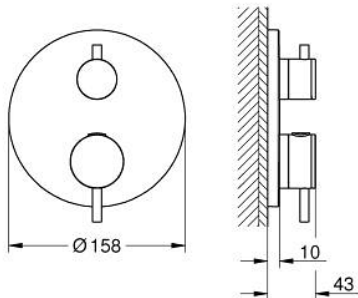

## 24 358 DA0 ATRIO THERMOSTATIC SHOWER MIXER FOR 2 OUTLETS WITH INTEGRATED SHUT OFF/DIVERTER VALVE

### PRODUCT DESCRIPTION

- Colour: warm sunset
- set za završnu instalaciju za GROHE Rapido SmartBox (35 600/35 604)
- GROHE TurboStat kompaktni mešač sa voskiranim termoelementom
- GROHE LongLife premaz
- zidna rozetna s GROHE FastFixation(skriveno zatvaranje, skriveno pričvršćenje)
- metal escutcheon, retroactively 6° adjustable
- printed head and hand shower symbol
- GROHE SafeStop na 38°C
- GROHE SafeStop Plus - optional temperature limiter at 43°C or 46°C included
- GROHE AquaDimmer, integrated shut off/diverter valve
- metalne ručice
- without roughing-in set 35 600/35 604 (please order separately)
- flow performance: outlet B = 27 l/min, outlet C = 30 l/min