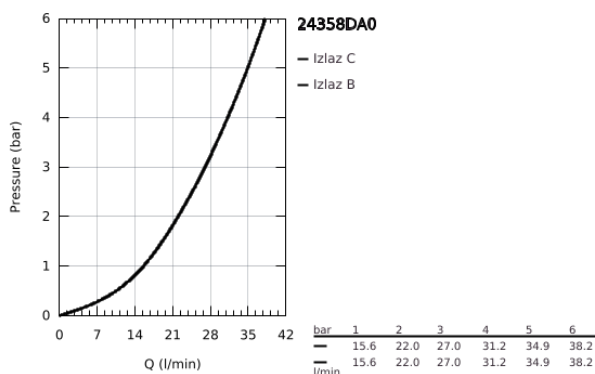

## 24 358 DA0 ATRIO THERMOSTATIC SHOWER MIXER FOR 2 OUTLETS WITH INTEGRATED SHUT OFF/DIVERTER VALVE

### PRODUCT DESCRIPTION

- Colour: warm sunset
- set za završnu instalaciju za GROHE Rapido SmartBox (35 600/35 604)
- GROHE TurboStat kompaktni mešač sa voskiranim termoelementom
- GROHE LongLife premaz
- zidna rozetna s GROHE FastFixation(skriveno zatvaranje, skriveno pričvršćenje)
- metal escutcheon, retroactively 6° adjustable
- printed head and hand shower symbol
- GROHE SafeStop na 38°C
- GROHE SafeStop Plus - optional temperature limiter at 43°C or 46°C included
- GROHE AquaDimmer, integrated shut off/diverter valve
- metalne ručice
- without roughing-in set 35 600/35 604 (please order separately)
- flow performance: outlet B = 27 l/min, outlet C = 30 l/min