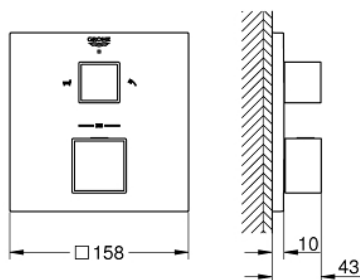

## 24 155 DC0 GROHTHERM CUBE THERMOSTATIC BATH TUB MIXER FOR 2 OUTLETS WITH INTEGRATED SHUT OFF/DIVERTER VALVE

### PRODUCT DESCRIPTION

- Colour: supersteel
- set za završnu instalaciju za GROHE Rapido SmartBox (35 600/35 604)
- GROHE TurboStat kompaktni mešač sa voskiranim termoelementom
- GROHE LongLife premaz
- zidna rozetna s GROHE FastFixation(skriveno zatvaranje, skriveno pričvršćenje)
- metal escutcheon, retroactively 6° adjustable
- printed hand shower and bath filler symbol
- GROHE SafeStop na 38°C
- GROHE SafeStop Plus - optional temperature limiter at 43°C or 46°C included
- GROHE AquaDimmer, integrated shut off/diverter valve
- without roughing-in set 35 600/35 604 (please order separately)
- flow performance: outlet B = 27 l/min, outlet C = 30 l/min