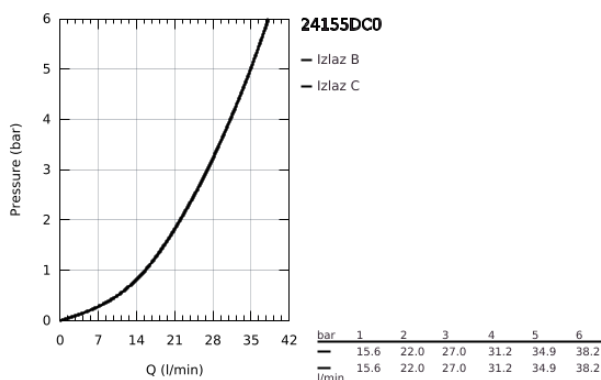

## 24 155 DC0 GROHTHERM CUBE THERMOSTATIC BATH TUB MIXER FOR 2 OUTLETS WITH INTEGRATED SHUT OFF/DIVERTER VALVE

### PRODUCT DESCRIPTION

- Colour: supersteel
- set za završnu instalaciju za GROHE Rapido SmartBox (35 600/35 604)
- GROHE TurboStat kompaktni mešač sa voskiranim termoelementom
- GROHE LongLife premaz
- zidna rozetna s GROHE FastFixation(skriveno zatvaranje, skriveno pričvršćenje)
- metal escutcheon, retroactively 6° adjustable
- printed hand shower and bath filler symbol
- GROHE SafeStop na 38°C
- GROHE SafeStop Plus - optional temperature limiter at 43°C or 46°C included
- GROHE AquaDimmer, integrated shut off/diverter valve
- without roughing-in set 35 600/35 604 (please order separately)
- flow performance: outlet B = 27 l/min, outlet C = 30 l/min