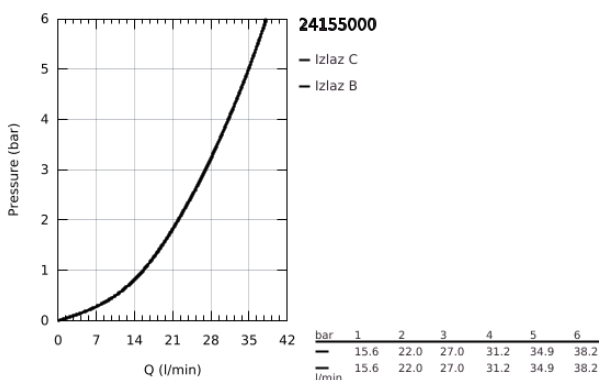

## 24 155 000 GROHTHERM CUBE THERMOSTATIC BATH TUB MIXER FOR 2 OUTLETS WITH INTEGRATED SHUT OFF/DIVERTER VALVE

### PRODUCT DESCRIPTION

- Colour: chrome
- set za završnu instalaciju za GROHE Rapido SmartBox (35 600/35 604)
- GROHE TurboStat kompaktni mešač sa voskiranim termoelementom
- GROHE LongLife premaz
- zidna rozetna s GROHE FastFixation(skriveno zatvaranje, skriveno pričvršćenje)
- metal escutcheon, retroactively 6° adjustable
- printed hand shower and bath filler symbol
- GROHE SafeStop na 38°C
- GROHE SafeStop Plus - optional temperature limiter at 43°C or 46°C included
- GROHE AquaDimmer, integrated shut off/diverter valve
- without roughing-in set 35 600/35 604 (please order separately)
- flow performance: outlet B = 27 l/min, outlet C = 30 l/min