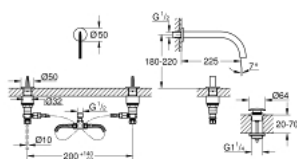

20 665 SD0 ATRIO ICON 3D 3-HOLE WALL-MOUNT BASIN MIXER

PRODUCT DESCRIPTION

- Colour: stainless steel
- GROHE EcoJoy tehnologija za manju potrošnju vode i savršen protok
- maximum flow rate (at 3 bar): 5 l/min
- open spout for pure laminar water flow
- red and blue markings on handles for hot and cold water
- ventili za vruće/hladno s keramičkim glavama
- fleksibilna spojna creva, otporna na pritisak između izlivne cevi i bočnih ventila
- projekcije 235 mm
- technical data
- pritisak protoka min 0.5 bara
- preporučeni pritisak 1.0 - 5.0 bara
- if static pressure is more than 5 bar fit pressure reducer
- avoid major pressure differences between cold and hot water supply
- max. temperature hot water inlet: 80°C
- recommended temperature hot water inlet (energy saving): 60°C