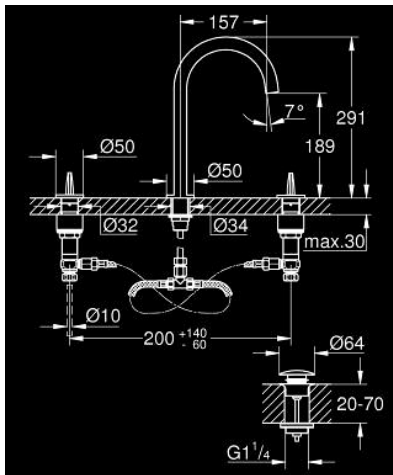

20 664 SD0 ATRIO ICON 3D 3-HOLE DECK-MOUNT BASIN MIXER

PRODUCT DESCRIPTION

- Colour: stainless steel
- GROHE EcoJoy tehnologija za manju potrošnju vode i savršen protok
- maximum flow rate (at 3 bar): 5 l/min
- open spout for pure laminar water flow
- red and blue markings on handles for hot and cold water
- ventili za vruće/hladno s keramičkim glavama
- Push-Open odlivni set 1 1/4"
- fleksibilna spojna creva, otporna na pritisak između izlivne cevi i bočnih ventila
- technical data
- pritisak protoka min 0.5 bara
- preporučeni pritisak 1.0 - 5.0 bara
- if static pressure is more than 5 bar fit pressure reducer
- avoid major pressure differences between cold and hot water supply
- max. temperature hot water inlet: 80°C
- recommended temperature hot water inlet: 60°C