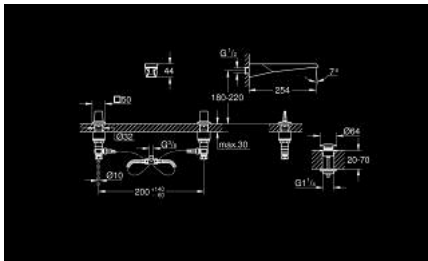

20 635 SD0 ALLURE BRILLIANT 3-HOLE WALL-MOUNT BASIN MIXER

PRODUCT DESCRIPTION

- Colour: stainless steel
- GROHE EcoJoy tehnologija za manju potrošnju vode i savršen protok
- maximum flow rate (at 3 bar): 5 l/min
- izlivna cev sa integrisanim perlatorom
- red and blue markings on handles for hot and cold water
- ventili za vruće/hladno s keramičkim glavama
- fleksibilna spojna creva, otporna na pritisak između izlivne cevi i bočnih ventila
- projekcije 256 mm
- technical data
- pritisak protoka min 0.5 bara
- preporučeni pritisak 1.0 - 5.0 bara
- if static pressure is more than 5 bar fit pressure reducer
- avoid major pressure differences between cold and hot water supply
- max. temperature hot water inlet: 80°C
- recommended temperature hot water inlet (energy saving): 60°C