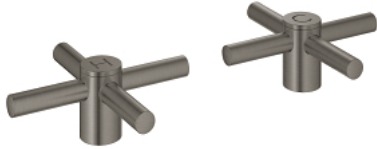

## 14 215 AL0 ATRIO CROSS HANDLES

### PRODUCT DESCRIPTION

- Colour: brushed hard graphite
- 1 par
- GROHE LongLife premaz
- Two different sets of caps included. One set with "H" and "C" marking, one set without marking.