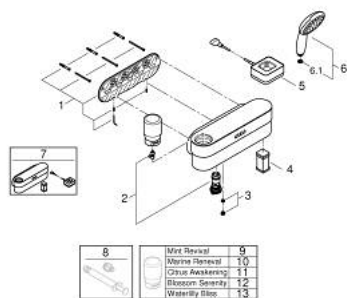

10 581 300 00 EUPHORIA PUREFOAM TUŠ SISTEM SA TERMOSTATOM ZA ZIDNU INSTALACIJU

SPARE PARTS, janyap 2024 – now

1. 1: Set za učvršćivanje (Spare part-nr. 107444K000)
   - 2: Filter set (Spare part-nr. 107442LN00)
   - 3: Flow restrictor + inlet filter (Spare part-nr. 1074439990)
   - 4: Baterija (Spare part-nr. 1033859990)
   - 5: Charger (Spare part-nr. 1033849990)
   - 6: Hand shower 2 sprays (Spare part-nr. 1072980000)
   - 6.1: Filter za nečistoću (Spare part-nr. 0700200M)
   - 7: Exchange device (Spare part-nr. 107445LN00)
   - 8: Glue for bath accessories (Spare part-nr. 40915000)*
   - 9: Foaming body soap Mint - refreshing (Spare part-nr. 1033699990)*
   - 10: Foaming body soap Marine - revitalizing (Spare part-nr. 1033809990)*
   - 11: Foaming body soap Citrus - invigorating (Spare part-nr. 1033819990)*
   - 12: Foaming body soap Blossom - nourishing (Spare part-nr. 1033829990)*
   - 13: Foaming body soap Water lily - calming (Spare part-nr. 1033839990)*
2. Optional accessories