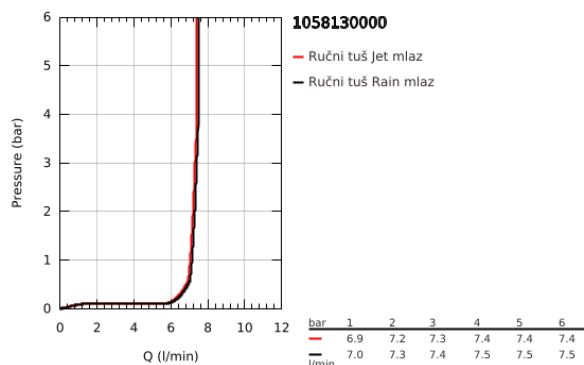

10 581 300 00 EUPHORIA PUREFOAM TUŠ SISTEM SA TERMOSTATOM ZA ZIDNU INSTALACIJU

PRODUCT DESCRIPTION

- Colour: chrome
- sastoji se od:
 - GROHE Purefoam device in white with glass top cover
 - including lithium-ion rechargeable battery (103385), charger with power plug Type C (103384) and Type G (103386) and soaps starter kit (fragrances: Mint 250 ml, Marine 2 x 250 ml, Citrus 2 x 250 ml, Blossom 2 x 250 ml, Water lily 2 x 250 ml)
 - GROHE Purefoam - enveloping shower experience with instant warm foam
- Euphoria SmartControl system 310 Duo
 - including horizontal 450 mm shower arm
 - upper bracket adjustable for minimal adaption to existing drilling holes
 - exposed SmartControl thermostat with integrated GROHE EasyReach shower tray
- omogućava promenu između:
 - head shower Rainshower SmartActive 310, 2 spray patterns: GROHE PureRain, ActiveRain, and hand shower
 - GROHE Purefoam 110 hand shower 2 sprays (Rain, Jet) with white sprayface (107 298)
 - Silverflex crevo za tuš 1250 mm (28 362)
 - Silverflex crevo za tuš 1750 mm 1/2" x 1/2" (28 388 000)
- maximum flow rate (at 3 bar): 16 l/min
- GROHE Purefoam device suitable for screwing (including screws and dowels) or gluing (glue 40 915 000 sold separately - 4 x needed)
- holding force: max. 5 kg
- the specified holding capacity is valid for static (slowly applied) load and intended use only