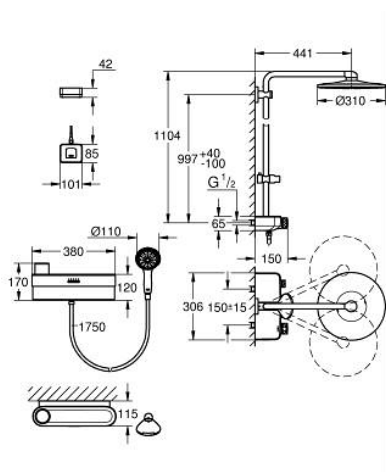

10 581 300 00 EUPHORIA PUREFOAM TUŠ SISTEM SA TERMOSTATOM ZA ZIDNU INSTALACIJU

PRODUCT DESCRIPTION

- Colour: chrome
- sastoji se od:
 - GROHE Purefoam device in white with glass top cover
 - including lithium-ion rechargeable battery (103385), charger with power plug Type C (103384) and Type G (103386) and soaps starter kit (fragrances: Mint 250 ml, Marine 2 x 250 ml, Citrus 2 x 250 ml, Blossom 2 x 250 ml, Water lily 2 x 250 ml)
 - GROHE Purefoam - enveloping shower experience with instant warm foam
- Euphoria SmartControl system 310 Duo
 - including horizontal 450 mm shower arm
 - upper bracket adjustable for minimal adaption to existing drilling holes
 - exposed SmartControl thermostat with integrated GROHE EasyReach shower tray
- omogućava promenu između:
 - head shower Rainshower SmartActive 310, 2 spray patterns: GROHE PureRain, ActiveRain, and hand shower
 - GROHE Purefoam 110 hand shower 2 sprays (Rain, Jet) with white sprayface (107 298)
 - Silverflex crevo za tuš 1250 mm (28 362)
 - Silverflex crevo za tuš 1750 mm 1/2" x 1/2" (28 388 000)
- maximum flow rate (at 3 bar): 16 l/min
- GROHE Purefoam device suitable for screwing (including screws and dowels) or gluing (glue 40 915 000 sold separately - 4 x needed)
- holding force: max. 5 kg
- the specified holding capacity is valid for static (slowly applied) load and intended use only