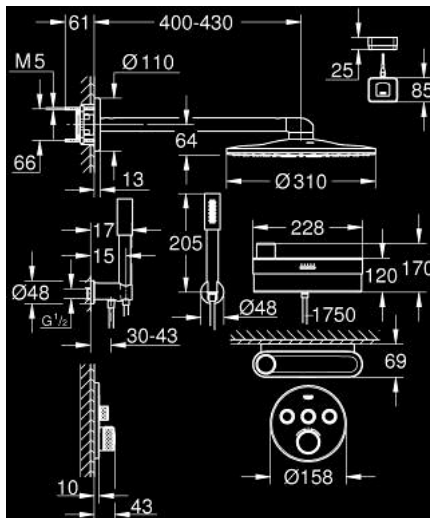

10 581 2KF 00 GROHE SMARTCONTROL PUREFOAM UGRADNI TUŠ SISTEM

PRODUCT DESCRIPTION

- Colour: phantom black
- sastoji se od:
 - GROHE Purefoam device in black with glass top cover
 - including lithium-ion rechargeable battery (105076), charger with power plug type C (103384) and type G (103386) and soaps starter kit (fragrances: Mint 250 ml, Marine 2 x 250 ml, Citrus 2 x 250 ml, Blossom 2 x 250 ml, Water lily 2 x 250 ml)
 - GROHE Purefoam - enveloping shower experience with instant warm foam
 - Grohtherm SmartControl thermostat for concealed installation with 3 valves (29 508)
 - GROHE Rapido SmartBox universal rough-in box, 1/2" (35 604)
 - Rainshower SmartActive 310 head shower set 2 sprays (22 123) including horizontal shower arm 430 mm and head shower rough-in (26 483)
 - Stick hand shower 1 spray
 - shower outlet elbow 1/2" with holder (26 658)
 - 2 Silverflex shower hoses 1750 mm 1/2" x 1/2" (28 388)
 - maximum flow rate (at 3 bar): 25 l/min
 - GROHE Purefoam device suitable for screwing (including screws and dowels) or gluing (glue 40 915 000 sold separately - 4 x needed)
 - holding force: max. 5 kg
 - the specified holding capacity is valid for static (slowly applied) load and intended use only