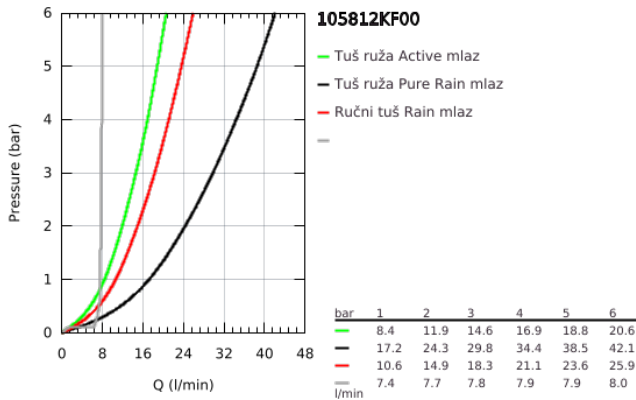

10 581 2KF 00 GROHE SMARTCONTROL PUREFOAM UGRADNI TUŠ SISTEM

PRODUCT DESCRIPTION

- Colour: phantom black
- sastoji se od:
 - GROHE Purefoam device in black with glass top cover
 - including lithium-ion rechargeable battery (105076), charger with power plug type C (103384) and type G (103386) and soaps starter kit (fragrances: Mint 250 ml, Marine 2 x 250 ml, Citrus 2 x 250 ml, Blossom 2 x 250 ml, Water lily 2 x 250 ml)
 - GROHE Purefoam - enveloping shower experience with instant warm foam
 - Grohtherm SmartControl thermostat for concealed installation with 3 valves (29 508)
 - GROHE Rapido SmartBox universal rough-in box, 1/2" (35 604)
 - Rainshower SmartActive 310 head shower set 2 sprays (22 123) including horizontal shower arm 430 mm and head shower rough-in (26 483)
 - Stick hand shower 1 spray
 - shower outlet elbow 1/2" with holder (26 658)
 - 2 Silverflex shower hoses 1750 mm 1/2" x 1/2" (28 388)
 - maximum flow rate (at 3 bar): 25 l/min
 - GROHE Purefoam device suitable for screwing (including screws and dowels) or gluing (glue 40 915 000 sold separately - 4 x needed)
 - holding force: max. 5 kg
 - the specified holding capacity is valid for static (slowly applied) load and intended use only