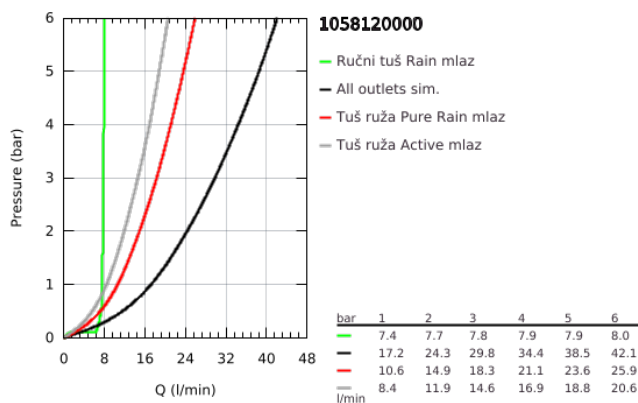

## 10 581 200 00 GROHE SMARTCONTROL PUREFOAM UGRADNI TUŠ SISTEM

### PRODUCT DESCRIPTION

- Colour: chrome
- sastoji se od:
  - GROHE Purefoam device in white with glass top cover
  - including lithium-ion rechargeable battery (103385), charger with power plug Type C (103384) and Type G (103386) and soaps starter kit (fragrances: Mint 250 ml, Marine 2 x 250 ml, Citrus 2 x 250 ml, Blossom 2 x 250 ml, Water lily 2 x 250 ml)
  - GROHE Purefoam - enveloping shower experience with instant warm foam
  - Grohtherm SmartControl thermostat for concealed installation with 3 valves (29 121)
  - GROHE Rapido SmartBox universal rough-in box, 1/2" (35 604)
  - Rainshower SmartActive 310 head shower set 2 sprays (26 475) including horizontal shower arm 430 mm and head shower rough-in (26 483)
  - Stick hand shower 1 spray (28 034)
  - shower outlet elbow 1/2" with holder (26 658)
  - 2 Silverflex shower hoses 1750 mm 1/2" x 1/2" (28 388)
  - maximum flow rate (at 3 bar): 25 l/min
  - GROHE Purefoam device suitable for screwing (including screws and dowels) or gluing (glue 40 915 000 sold separately - 4 x needed)
  - holding force: max. 5 kg
  - the specified holding capacity is valid for static (slowly applied) load and intended use only