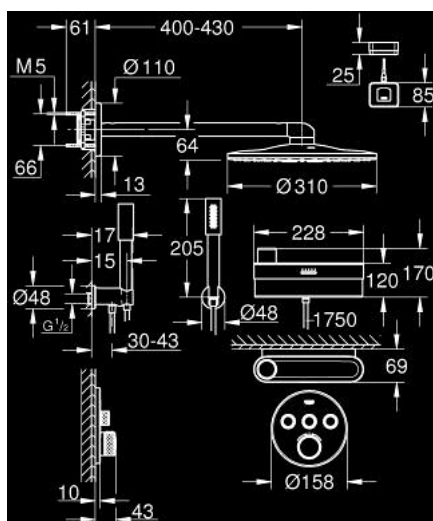

## 10 581 200 00 GROHE SMARTCONTROL PUREFOAM UGRADNI TUŠ SISTEM

### PRODUCT DESCRIPTION

- Colour: chrome
- sastoji se od:
  - GROHE Purefoam device in white with glass top cover
  - including lithium-ion rechargeable battery (103385), charger with power plug Type C (103384) and Type G (103386) and soaps starter kit (fragrances: Mint 250 ml, Marine 2 x 250 ml, Citrus 2 x 250 ml, Blossom 2 x 250 ml, Water lily 2 x 250 ml)
  - GROHE Purefoam - enveloping shower experience with instant warm foam
  - Grohtherm SmartControl thermostat for concealed installation with 3 valves (29 121)
  - GROHE Rapido SmartBox universal rough-in box, 1/2" (35 604)
  - Rainshower SmartActive 310 head shower set 2 sprays (26 475) including horizontal shower arm 430 mm and head shower rough-in (26 483)
  - Stick hand shower 1 spray (28 034)
  - shower outlet elbow 1/2" with holder (26 658)
  - 2 Silverflex shower hoses 1750 mm 1/2" x 1/2" (28 388)
  - maximum flow rate (at 3 bar): 25 l/min
  - GROHE Purefoam device suitable for screwing (including screws and dowels) or gluing (glue 40 915 000 sold separately - 4 x needed)
  - holding force: max. 5 kg
  - the specified holding capacity is valid for static (slowly applied) load and intended use only