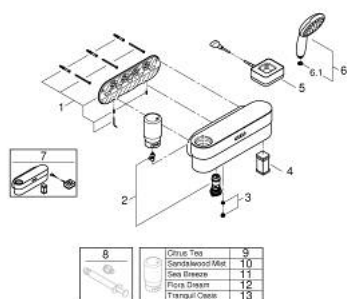

10 551 200 00 GROHE PUREFOAM SHOWER STARTER KIT

PRODUCT DESCRIPTION

- Colour: chrome/white
- sastoji se od:
 - GROHE Purefoam device in white with glass top cover
 - including lithium-ion rechargeable battery (105076), charger with plug type A (103395) and soap fragrance Citrus Tea (103390)
 - GROHE Purefoam - enveloping shower experience with instant warm foam
 - GROHE Purefoam 110 hand shower 2 sprays (Rain, Jet) with white sprayface (107298)
 - GROHE SmartSwitch - easily rotate the dial to enjoy your preferred spray option
 - GROHE DreamSpray savršen mlaz iz tuša
 - GROHE LongLife premaz
 - GROHE SpeedClean sistem protiv kamenca
 - Inner WaterGuide za duži životni vek
 - ShockProof silikonski prsten štiti od oštećenja prouzrokovanih padom tuša
 - maximum flow rate (at 3 bar): 7.6 l/min
 - Silverflex crevo za tuš 1250 mm (28 362)
 - Silverflex crevo za tuš 1750 mm 1/2" x 1/2" (28 388 000)

10 551 200 00 GROHE PUREFOAM SHOWER STARTER KIT

SPARE PARTS, децембар 2023 – now

- 1: Set za učvršćivanje (Spare part-nr. 107444K000)
 - 2: Filter set (Spare part-nr. 107442LN00)
 - 3: Flow restrictor + inlet filter (Spare part-nr. 1074439990)
 - 4: Baterija (Spare part-nr. 1033859990)
 - 5: Charger (Spare part-nr. 1033959990)
 - 6: Hand shower 2 sprays (Spare part-nr. 1072980000)
 - 6.1: Filter za nećistoću (Spare part-nr. 0700200M)
 - 7: Exchange device (Spare part-nr. 109656LN00)
 - 8: Glue for bath accessories (Spare part-nr. 40915000)*
 - 9: Foaming body soap - Citrus Tea (Spare part-nr. 1033909990)*
 - 10: Foaming body soap - Sandalwood Mist (Spare part-nr. 1033919990)*
 - 11: Foaming body soap - Sea Breeze (Spare part-nr. 1033929990)*
 - 12: Foaming body soap - Flora Dream (Spare part-nr. 1033939990)*
 - 13: Foaming body soap - Tranquil Oasis (Spare part-nr. 1033949990)*
- * Optional accessories