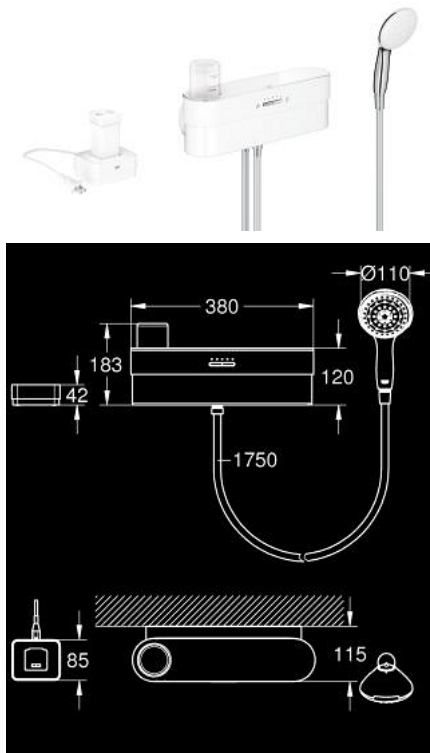

10 551 200 00 GROHE PUREFOAM SHOWER STARTER KIT

PRODUCT DESCRIPTION

- Colour: chrome/white
- sastoji se od:
 - GROHE Purefoam device in white with glass top cover
 - including lithium-ion rechargeable battery (105076), charger with plug type A (103395) and soap fragrance Citrus Tea (103390)
 - GROHE Purefoam - enveloping shower experience with instant warm foam
 - GROHE Purefoam 110 hand shower 2 sprays (Rain, Jet) with white sprayface (107298)
 - GROHE SmartSwitch - easily rotate the dial to enjoy your preferred spray option
 - GROHE DreamSpray savršen mlaz iz tuša
 - GROHE LongLife premaz
 - GROHE SpeedClean sistem protiv kamenca
 - Inner WaterGuide za duži životni vek
 - ShockProof silikonski prsten štiti od oštećenja prouzrokovanih padom tuša
 - maximum flow rate (at 3 bar): 7.6 l/min
 - Silverflex crevo za tuš 1250 mm (28 362)
 - Silverflex crevo za tuš 1750 mm 1/2" x 1/2" (28 388 000)

10 551 200 00 GROHE PUREFOAM SHOWER STARTER KIT

SPARE PARTS, децембар 2023 – now

- 1: Set za učvršćivanje (Spare part-nr. 107444K000)
 - 2: Filter set (Spare part-nr. 107442LN00)
 - 3: Flow restrictor + inlet filter (Spare part-nr. 1074439990)
 - 4: Baterija (Spare part-nr. 1033859990)
 - 5: Charger (Spare part-nr. 1033959990)
 - 6: Hand shower 2 sprays (Spare part-nr. 1072980000)
 - 6.1: Filter za nećistoću (Spare part-nr. 0700200M)
 - 7: Exchange device (Spare part-nr. 109656LN00)
 - 8: Glue for bath accessories (Spare part-nr. 40915000)*
 - 9: Foaming body soap - Citrus Tea (Spare part-nr. 1033909990)*
 - 10: Foaming body soap - Sandalwood Mist (Spare part-nr. 1033919990)*
 - 11: Foaming body soap - Sea Breeze (Spare part-nr. 1033929990)*
 - 12: Foaming body soap - Flora Dream (Spare part-nr. 1033939990)*
 - 13: Foaming body soap - Tranquil Oasis (Spare part-nr. 1033949990)*
- * Optional accessories