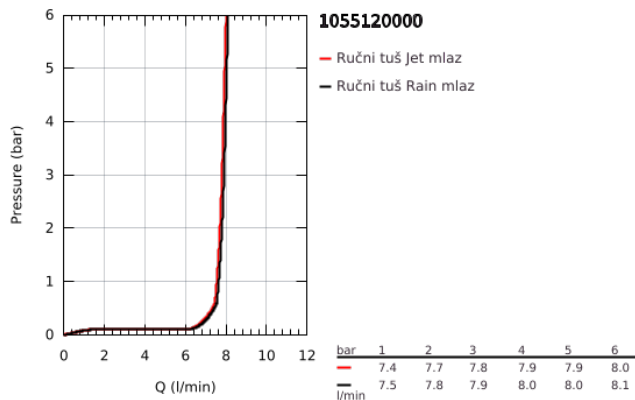

10 551 200 00 GROHE PUREFOAM SHOWER STARTER KIT

PRODUCT DESCRIPTION

- Colour: chrome/white
- sastoji se od:
 - GROHE Purefoam device in white with glass top cover
 - including lithium-ion rechargeable battery (105076), charger with plug type A (103395) and soap fragrance Citrus Tea (103390)
 - GROHE Purefoam - enveloping shower experience with instant warm foam
 - GROHE Purefoam 110 hand shower 2 sprays (Rain, Jet) with white sprayface (107298)
 - GROHE SmartSwitch - easily rotate the dial to enjoy your preferred spray option
 - GROHE DreamSpray savršen mlaz iz tuša
 - GROHE LongLife premaz
 - GROHE SpeedClean sistem protiv kamenca
 - Inner WaterGuide za duži životni vek
 - ShockProof silikonski prsten štiti od oštećenja prouzrokovanih padom tuša
 - maximum flow rate (at 3 bar): 7.6 l/min
 - Silverflex crevo za tuš 1250 mm (28 362)
 - Silverflex crevo za tuš 1750 mm 1/2" x 1/2" (28 388 000)