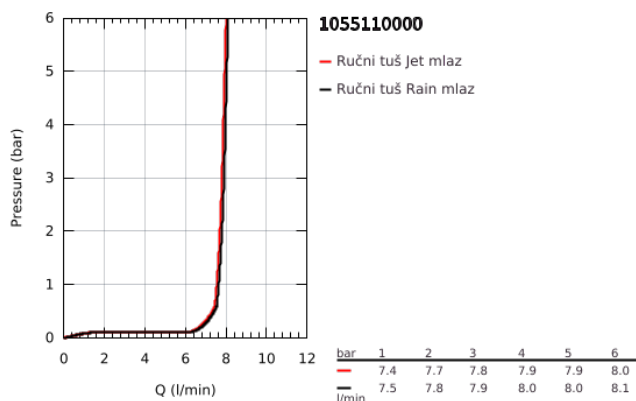

10 551 100 00 GROHE PUREFOAM SHOWER STARTER KIT

PRODUCT DESCRIPTION

- Colour: chrome/black
- sastoji se od:
 - GROHE Purefoam device in black with glass top cover
 - including lithium-ion rechargeable battery (105076), charger with plug type A (103395) and soap fragrance Citrus Tea (103390)
 - GROHE Purefoam - enveloping shower experience with instant warm foam
 - GROHE Purefoam 110 hand shower 2 sprays (Rain, Jet) with black sprayface (107299)
 - GROHE SmartSwitch - easily rotate the dial to enjoy your preferred spray option
 - GROHE DreamSpray savršen mlaz iz tuša
 - GROHE LongLife premaz
 - GROHE SpeedClean sistem protiv kamenca
 - Inner WaterGuide za duži životni vek
 - ShockProof silikonski prsten štiti od oštećenja prouzrokovanih padom tuša
 - maximum flow rate (at 3 bar): 7.6 l/min
 - Silverflex crevo za tuš 1250 mm (28 362)
 - Silverflex crevo za tuš 1750 mm 1/2" x 1/2" (28 388 000)

10 551 100 00 GROHE PUREFOAM SHOWER STARTER KIT

SPARE PARTS, децембар 2023 – now

- 1: Set za učvršćivanje (Spare part-nr. 107444K000)
 - 2: Filter set (Spare part-nr. 107442K000)
 - 3: Flow restrictor + inlet filter (Spare part-nr. 1074439990)
 - 4: Baterija (Spare part-nr. 1050769990)
 - 5: Charger (Spare part-nr. 1033959990)
 - 6: Hand shower 2 sprays (Spare part-nr. 1072990000)
 - 6.1: Filter za nećistoću (Spare part-nr. 0700200M)
 - 7: Exchange device (Spare part-nr. 109656K000)
 - 8: Glue for bath accessories (Spare part-nr. 40915000)*
 - 9: Foaming body soap - Citrus Tea (Spare part-nr. 1033909990)*
 - 10: Foaming body soap - Sandalwood Mist (Spare part-nr. 1033919990)*
 - 11: Foaming body soap - Sea Breeze (Spare part-nr. 1033929990)*
 - 12: Foaming body soap - Flora Dream (Spare part-nr. 1033939990)*
 - 13: Foaming body soap - Tranquil Oasis (Spare part-nr. 1033949990)*
- * Optional accessories