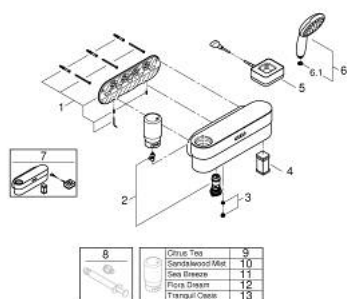

10 551 100 00 GROHE PUREFOAM SHOWER STARTER KIT

PRODUCT DESCRIPTION

- Colour: chrome/black
- sastoji se od:
 - GROHE Purefoam device in black with glass top cover
 - including lithium-ion rechargeable battery (105076), charger with plug type A (103395) and soap fragrance Citrus Tea (103390)
 - GROHE Purefoam - enveloping shower experience with instant warm foam
 - GROHE Purefoam 110 hand shower 2 sprays (Rain, Jet) with black sprayface (107299)
 - GROHE SmartSwitch - easily rotate the dial to enjoy your preferred spray option
 - GROHE DreamSpray savršen mlaz iz tuša
 - GROHE LongLife premaz
 - GROHE SpeedClean sistem protiv kamenca
 - Inner WaterGuide za duži životni vek
 - ShockProof silikonski prsten štiti od oštećenja prouzrokovanih padom tuša
 - maximum flow rate (at 3 bar): 7.6 l/min
 - Silverflex crevo za tuš 1250 mm (28 362)
 - Silverflex crevo za tuš 1750 mm 1/2" x 1/2" (28 388 000)

10 551 100 00 GROHE PUREFOAM SHOWER STARTER KIT

SPARE PARTS, децембар 2023 – now

- 1: Set za učvršćivanje (Spare part-nr. 107444K000)
 - 2: Filter set (Spare part-nr. 107442K000)
 - 3: Flow restrictor + inlet filter (Spare part-nr. 1074439990)
 - 4: Baterija (Spare part-nr. 1050769990)
 - 5: Charger (Spare part-nr. 1033959990)
 - 6: Hand shower 2 sprays (Spare part-nr. 1072990000)
 - 6.1: Filter za nećistoću (Spare part-nr. 0700200M)
 - 7: Exchange device (Spare part-nr. 109656K000)
 - 8: Glue for bath accessories (Spare part-nr. 40915000)*
 - 9: Foaming body soap - Citrus Tea (Spare part-nr. 1033909990)*
 - 10: Foaming body soap - Sandalwood Mist (Spare part-nr. 1033919990)*
 - 11: Foaming body soap - Sea Breeze (Spare part-nr. 1033929990)*
 - 12: Foaming body soap - Flora Dream (Spare part-nr. 1033939990)*
 - 13: Foaming body soap - Tranquil Oasis (Spare part-nr. 1033949990)*
- * Optional accessories