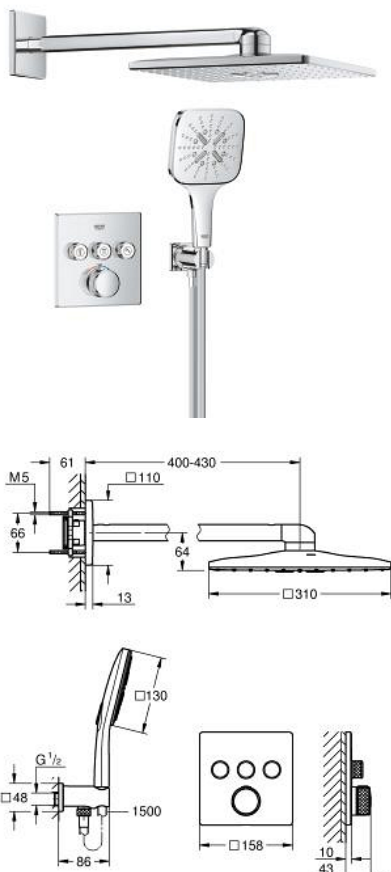

10 399 800 00 GROHTHERM SMARTCONTROL CONCEALED SHOWER SYSTEM WITH RAINSHOWER SMARTACTIVE 310 CUBE

PRODUCT DESCRIPTION

- Colour: chrome
- sastoji se od:
 - concealed thermostat with 3 valves (29 126)
 - Rainshower SmartActive 310 Cube head shower set 2 sprays (26 479) including horizontal shower arm 430 mm
 - Rainshower SmartActive 130 Cube hand shower 3 sprays (26 582)
 - shower outlet elbow 1/2" with holder (26 659)
 - Silverflex crevo za tuš 1500 mm (28 364)
- perfect fit with GROHE Rapido shower frame duo (103 994 9990), GROHE Rapido Shower Frame Duo Heat Recovery (105 786 9990) or GROHE Rapido Shower Frame Duo Heat Recovery Plus (105 787 9990)
- requires GROHE Rapido SmartBox universal rough-in box, 1/2" (35 604) and head shower rough-in 9.5 l/min (26 483 000 or 107 241 9990), if not combined with GROHE Rapido shower frame, please order separately
- professional edition