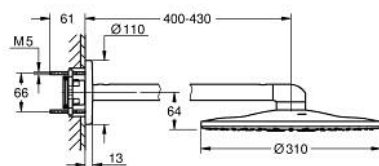

### PRODUCT DESCRIPTION

- Colour: chrome
- sastoji se od:
  - concealed thermostat with 3 valves (29 121)
  - Rainshower SmartActive 310 head shower set 2 sprays (26 475) including horizontal shower arm 430 mm
  - Rainshower SmartActive 130 hand shower 3 sprays (26 574)
  - shower outlet elbow 1/2" with holder (26 658)
  - Silverflex crevo za tuš 1500 mm (28 364)
- optional flow regulator 9.5 l/min included for hand shower
- perfect fit with GROHE Rapido shower frame duo (103 994 9990), GROHE Rapido Shower Frame Duo Heat Recovery (105 786 9990) or GROHE Rapido Shower Frame Duo Heat Recovery Plus (105 787 9990)
- requires GROHE Rapido SmartBox universal rough-in box, 1/2" (35 604) and head shower rough-in 9.5 l/min (26 483 000 or 107 241 9990), if not combined with GROHE Rapido shower frame, please order separately
- professional edition