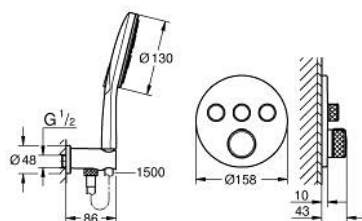

### PRODUCT DESCRIPTION

- Colour: chrome
- sastoji se od:
  - concealed thermostat with 3 valves (29 121)
  - Rainshower SmartActive 310 head shower set 2 sprays (26 475) including horizontal shower arm 430 mm
  - Rainshower SmartActive 130 hand shower 3 sprays (26 574)
  - shower outlet elbow 1/2" with holder (26 658)
  - Silverflex crevo za tuš 1500 mm (28 364)
- optional flow regulator 9.5 l/min included for hand shower
- perfect fit with GROHE Rapido shower frame duo (103 994 9990), GROHE Rapido Shower Frame Duo Heat Recovery (105 786 9990) or GROHE Rapido Shower Frame Duo Heat Recovery Plus (105 787 9990)
- requires GROHE Rapido SmartBox universal rough-in box, 1/2" (35 604) and head shower rough-in 9.5 l/min (26 483 000 or 107 241 9990), if not combined with GROHE Rapido shower frame, please order separately
- professional edition