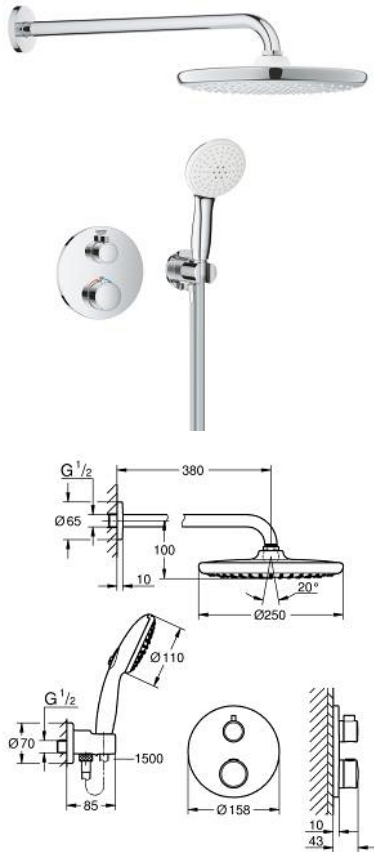

## 10 399 600 00 GROHTHERM CONCEALED SHOWER SYSTEM WITH TEMPESTA 250

### PRODUCT DESCRIPTION

- Colour: chrome
- sastoji se od:
- concealed thermostatic shower mixer for 2 outlets with integrated shut off/diverter valve (24 076)
- Tempesta 250 head shower set (26 668) including horizontal shower arm 380 mm
- Tempesta 110 hand shower 2 sprays (26 161)
- shower outlet elbow 1/2" with wall shower holder (28 679)
- Rotaflex TwistStop shower hose 1500 mm 1/2" x 1/2" (28 409)
- perfect fit with GROHE Rapido shower frame mono (103 993 9990) or GROHE Rapido Shower Frame Mono Heat Recovery (105 788 9990) and GROHE Rapido Shower Frame Mono Heat Recovery Plus (105 789 9990)
- requires GROHE Rapido SmartBox universal rough-in box, 1/2" (35 604), if not combined with GROHE Rapido shower frame, please order separately
- professional edition