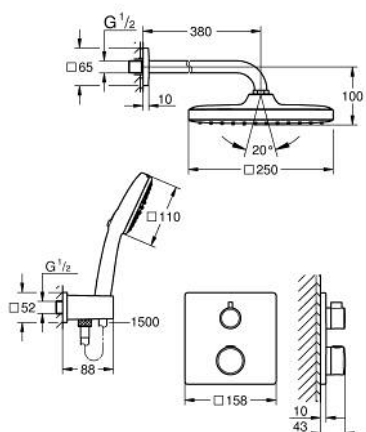

10 399 500 00 GROHTHERM CONCEALED SHOWER SYSTEM WITH TEMPESTA 250 CUBE

PRODUCT DESCRIPTION

- Colour: chrome
- sastoji se od:
 - concealed thermostatic shower mixer for 2 outlets with integrated shut off/diverter valve (24 079)
 - Tempesta 250 Cube head shower set (26 687) including horizontal shower arm 380 mm
 - Tempesta Cube 110 hand shower 2 sprays (26 746)
 - shower outlet elbow 1/2" with wall shower holder (26 370)
 - Rotaflex TwistStop shower hose 1500 mm 1/2" x 1/2" (28 409)
 - perfect fit with GROHE Rapido shower frame mono (103 993 9990) or GROHE Rapido Shower Frame Mono Heat Recovery (105 788 9990) and GROHE Rapido Shower Frame Mono Heat Recovery Plus (105 789 9990)
 - requires GROHE Rapido SmartBox universal rough-in box, 1/2" (35 604), if not combined with GROHE Rapido shower frame, please order separately
 - professional edition

10 399 500 00 **GROHTHERM CONCEALED SHOWER SYSTEM WITH TEMPESTA 250 CUBE**

SPARE PARTS, август 2023 – now

1: Dihtung od fiber vlakna poluprečnika $\varnothing 18,5 \times \varnothing 12 \times 2$ (Spare part-nr. 013890 0M)

2: Filter za nečistoću (Spare part-nr. 48007000)

3: Rozeta (Spare part-nr. 48118000)