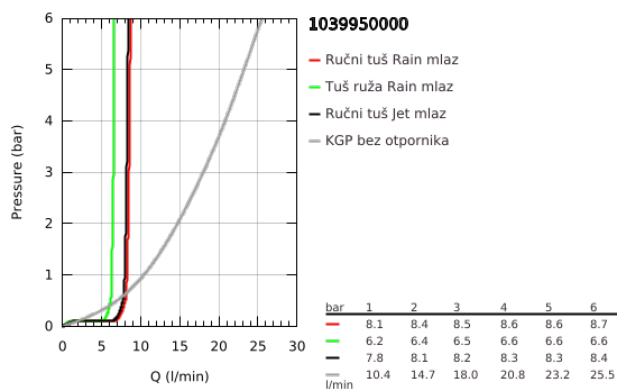

10 399 500 00 GROHTHERM CONCEALED SHOWER SYSTEM WITH TEMPESTA 250 CUBE

PRODUCT DESCRIPTION

- Colour: chrome
- sastoji se od:
 - concealed thermostatic shower mixer for 2 outlets with integrated shut off/diverter valve (24 079)
 - Tempesta 250 Cube head shower set (26 687) including horizontal shower arm 380 mm
 - Tempesta Cube 110 hand shower 2 sprays (26 746)
 - shower outlet elbow 1/2" with wall shower holder (26 370)
 - Rotaflex TwistStop shower hose 1500 mm 1/2" x 1/2" (28 409)
 - perfect fit with GROHE Rapido shower frame mono (103 993 9990) or GROHE Rapido Shower Frame Mono Heat Recovery (105 788 9990) and GROHE Rapido Shower Frame Mono Heat Recovery Plus (105 789 9990)
 - requires GROHE Rapido SmartBox universal rough-in box, 1/2" (35 604), if not combined with GROHE Rapido shower frame, please order separately
 - professional edition

10 399 500 00 **GROHTHERM CONCEALED SHOWER SYSTEM WITH TEMPESTA 250 CUBE**

SPARE PARTS, август 2023 – now

1: Dihtung od fiber vlakna poluprečnika $\varnothing 18,5 \times \varnothing 12 \times 2$ (Spare part-nr. 013890 0M)