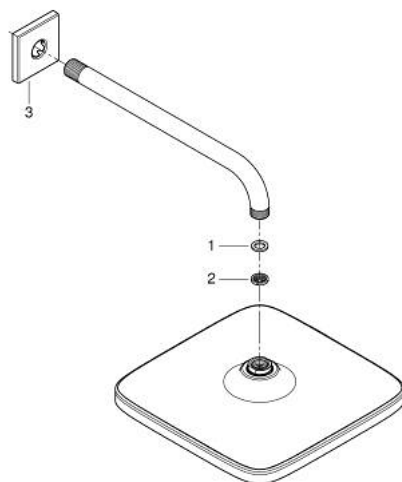

10 399 500 00 GROHTHERM CONCEALED SHOWER SYSTEM WITH TEMPESTA 250 CUBE

PRODUCT DESCRIPTION

- Colour: chrome
- sastoji se od:
 - concealed thermostatic shower mixer for 2 outlets with integrated shut off/diverter valve (24 079)
 - Tempesta 250 Cube head shower set (26 687) including horizontal shower arm 380 mm
 - Tempesta Cube 110 hand shower 2 sprays (26 746)
 - shower outlet elbow 1/2" with wall shower holder (26 370)
 - Rotaflex TwistStop shower hose 1500 mm 1/2" x 1/2" (28 409)
 - perfect fit with GROHE Rapido shower frame mono (103 993 9990) or GROHE Rapido Shower Frame Mono Heat Recovery (105 788 9990) and GROHE Rapido Shower Frame Mono Heat Recovery Plus (105 789 9990)
 - requires GROHE Rapido SmartBox universal rough-in box, 1/2" (35 604), if not combined with GROHE Rapido shower frame, please order separately
 - professional edition

10 399 500 00 **GROHTHERM CONCEALED SHOWER SYSTEM WITH TEMPESTA 250 CUBE**

SPARE PARTS, август 2023 – now

1: Dihtung od fiber vlakna poluprečnika $\varnothing 18,5 \times \varnothing 12 \times 2$ (Spare part-nr. 013890 0M)

2: Filter za nečistoću (Spare part-nr. 48007000)

3: Rozeta (Spare part-nr. 48118000)