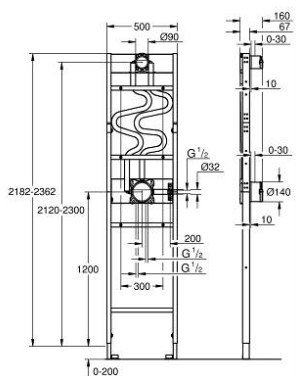

10 399 499 90 RAPIDO SHOWER FRAME ELEMENT FOR DUO CONCEALED SHOWER INSTALLATION

PRODUCT DESCRIPTION

- for shower installations with one hand shower and a duo spray head shower
- pre-mounted rough-in set GROHE Rapido SmartBox (35 604)
- pre-mounted rough-in set 9.5 l/min for head shower (107 241 9990)
- pre-mounted wall outlet for hand shower
- pre-mounted and insulated mixed water pipes
- for on-the-wall installations or dry-cladding
- peskirani čelični okvir, samostojeći
- completely pre-assembled
- podesiva dubina ugradnje
- 2 inlets below, 1/2"
- min. installation depth (from rough wall to end finish) 77-107 mm
- min. installation depth (from rough wall to frame front) 67 mm
- head shower outlet height adjustable by 180 mm
- sealing fleeces
- leak test done ex factory
- suitable for concealed 3-function trim sets in combination with GROHE Rapido SmartBox
- suitable for GROHE shower outlet elbows with male connection threads, 1/2"
- suitable for Rainshower SmartActive 310 2-spray head shower with 430 mm shower arm
- perfect fit for Grohtherm concealed shower systems 103 997 0000 and 103 998 0000
- for on-the-wall installation please order wall brackets 103 999 9990 (sold separately)
- professional edition

10 399 499 90 **RAPIDO SHOWER FRAME ELEMENT FOR DUO CONCEALED SHOWER INSTALLATION**

No exploded view is available for this spare part list.

SPARE PARTS, аврст 2023 – now

1: Set dihtunga (Spare part-nr. 48263000)