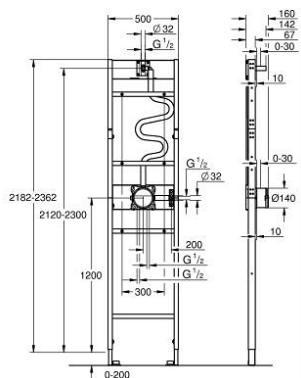

10 399 399 90 RAPIDO SHOWER FRAME ELEMENT FOR MONO CONCEALED SHOWER INSTALLATION

PRODUCT DESCRIPTION

- for shower installations with one hand shower and a Mono head shower
- pre-mounted rough-in set GROHE Rapido SmartBox (35 604)
- pre-mounted wall outlets for hand and head shower
- pre-mounted and insulated mixed water pipes
- for on-the-wall installations or dry-cladding
- peskirani čelični okvir, samostojeći
- completely pre-assembled
- podesiva dubina ugradnje
- 2 inlets below, 1/2"
- min. installation depth (from rough wall to end finish) 77-107 mm
- min. installation depth (from rough wall to frame front) 67 mm
- head shower outlet height adjustable by 180 mm
- sealing fleeces
- leak test done ex factory
- suitable for concealed 2-function trim sets in combination with GROHE Rapido SmartBox
- suitable for GROHE shower outlet elbows with male connection threads, 1/2"
- suitable for GROHE shower arms with male connection threads, 1/2"
- perfect fit with Grotherm concealed shower systems 103 995 0000 and 103 996 0000
- for on-the-wall installation please order wall brackets 103 999 9990 (sold separately)
- professional edition

Pure Freude
an Wasser

10 399 399 90 **RAPIDO SHOWER FRAME ELEMENT FOR MONO CONCEALED SHOWER INSTALLATION**

No exploded view is available for this spare part list.

SPARE PARTS, август 2023 – now

1: Set dihtunga (Spare part-nr. 48263000)