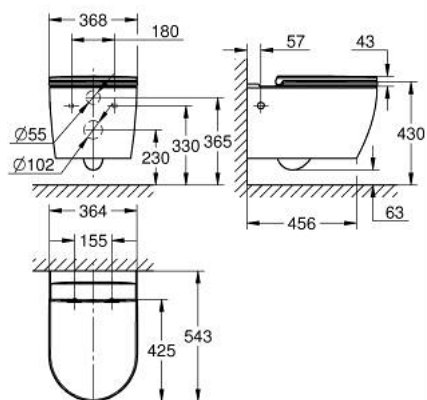

10 386 0SH 00 **BAU CERAMIC WALL HUNG WC SET**

PRODUCT DESCRIPTION

- Colour: alpine white
- sastoji se od:
 - Bau Ceramic wall hung WC
 - for concealed cistern
 - horizontalni izlazni otvor
 - wash down
 - rimless
 - class 1, full flush 5 l, 4 l according to EN997
 - flushes with 3 l, 2 l for small flush
 - flushes with 6 l for full flush
- sanitary ware
- WC seat with lid (39 913 001)
- soft close
- quick release function
- detachable
- s Eco-Override-Stop (funkcija za uštedu energije)
- including fixation set