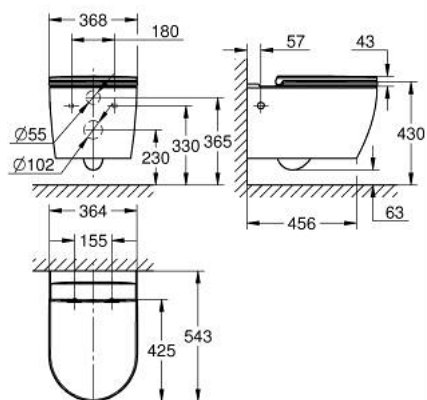

10 384 8SH 00 **START ROUND CERAMIC WALL HUNG WC SET**

PRODUCT DESCRIPTION

- Colour: alpine white
- sastoji se od:
 - Start Round Ceramic wall hung WC
 - for concealed cistern
 - horizontalni izlazni otvor
 - wash down
 - rimless
 - class 1, full flush 5 l, 4 l according to EN997
 - flushes with 3 l, 2 l for small flush
 - flushes with 6 l for full flush
 - sanitary ware
 - WC seat with lid (39 913 001)
 - soft close
 - quick release function
 - detachable
 - s Eco-Override-Stop (funkcija za uštedu energije)
 - including fixation set