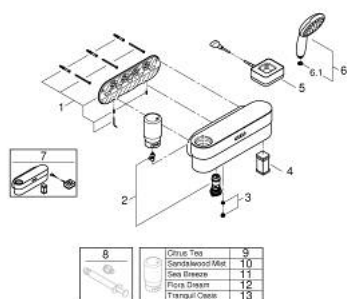

10 338 900 00 GROHE PUREFOAM SHOWER STARTER KIT

PRODUCT DESCRIPTION

- Colour: chrome/white
- sastoji se od:
 - GROHE Purefoam device in white with plastic top cover
 - including lithium-ion rechargeable battery (103385), charger with plug type A (103395) and soap fragrance Citrus Tea (103390)
 - GROHE Purefoam - enveloping shower experience with instant warm foam
 - GROHE Purefoam 110 hand shower 2 sprays (Rain, Jet) with white sprayface (107298)
 - GROHE SmartSwitch - easily rotate the dial to enjoy your preferred spray option
 - GROHE DreamSpray savršen mlaz iz tuša
 - GROHE LongLife premaz
 - GROHE SpeedClean sistem protiv kamenca
 - Inner WaterGuide za duži životni vek
- ShockProof silikonski prsten štiti od oštećenja prouzrokovanih padom tuša
- maximum flow rate (at 3 bar): 7.6 l/min
- Silverflex crevo za tuš 1250 mm (28 362)
- Silverflex crevo za tuš 1750 mm 1/2" x 1/2" (28 388 000)

10 338 900 00 GROHE PUREFOAM SHOWER STARTER KIT

SPARE PARTS, јун 2023 – now

- 1: Set za učvršćivanje (Spare part-nr. 107444K000)
 - 2: Filter set (Spare part-nr. 107442LN00)
 - 3: Flow restrictor + inlet filter (Spare part-nr. 1074439990)
 - 4: Baterija (Spare part-nr. 1033859990)
 - 5: Charger (Spare part-nr. 1033959990)
 - 6: Hand shower 2 sprays (Spare part-nr. 1072980000)
 - 6.1: Filter za nečistoću (Spare part-nr. 0700200M)
 - 7: Exchange device (Spare part-nr. 109656LN00)
 - 8: Glue for bath accessories (Spare part-nr. 40915000)*
 - 9: Foaming body soap - Citrus Tea (Spare part-nr. 1033909990)*
 - 10: Foaming body soap - Sandalwood Mist (Spare part-nr. 1033919990)*
 - 11: Foaming body soap - Sea Breeze (Spare part-nr. 1033929990)*
 - 12: Foaming body soap - Flora Dream (Spare part-nr. 1033939990)*
 - 13: Foaming body soap - Tranquil Oasis (Spare part-nr. 1033949990)*
- * Optional accessories