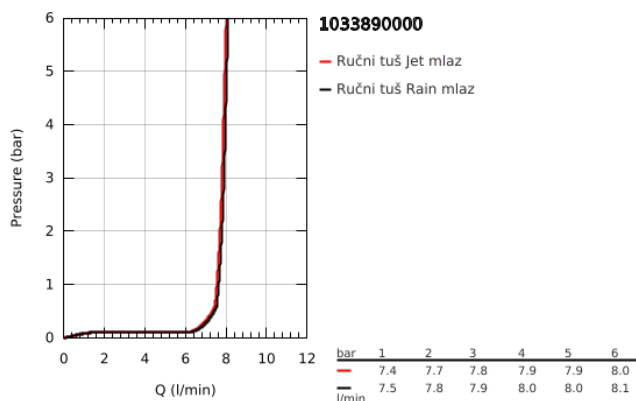

10 338 900 00 GROHE PUREFOAM SHOWER STARTER KIT

PRODUCT DESCRIPTION

- Colour: chrome/white
- sastoji se od:
 - GROHE Purefoam device in white with plastic top cover
 - including lithium-ion rechargeable battery (103385), charger with plug type A (103395) and soap fragrance Citrus Tea (103390)
 - GROHE Purefoam - enveloping shower experience with instant warm foam
 - GROHE Purefoam 110 hand shower 2 sprays (Rain, Jet) with white sprayface (107298)
 - GROHE SmartSwitch - easily rotate the dial to enjoy your preferred spray option
 - GROHE DreamSpray savršen mlaz iz tuša
 - GROHE LongLife premaz
 - GROHE SpeedClean sistem protiv kamenca
 - Inner WaterGuide za duži životni vek
- ShockProof silikonski prsten štiti od oštećenja prouzrokovanih padom tuša
- maximum flow rate (at 3 bar): 7.6 l/min
- Silverflex crevo za tuš 1250 mm (28 362)
- Silverflex crevo za tuš 1750 mm 1/2" x 1/2" (28 388 000)