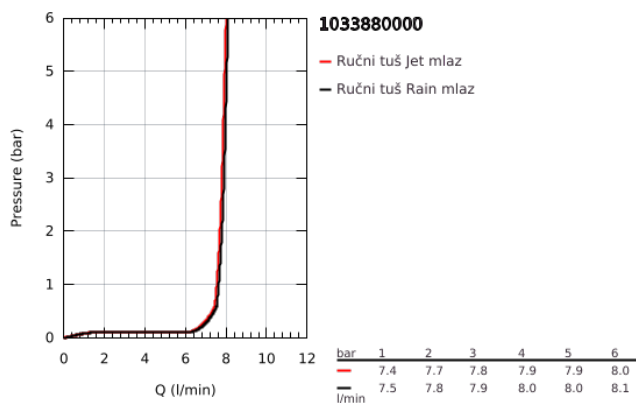

10 338 800 00 GROHE PUREFOAM SHOWER STARTER KIT

PRODUCT DESCRIPTION

- Colour: chrome/black
- sastoji se od:
 - GROHE Purefoam device in black with plastic top cover
 - including lithium-ion rechargeable battery (103385), charger with plug type A (103395) and soap fragrance Citrus Tea (103390)
 - GROHE Purefoam - enveloping shower experience with instant warm foam
 - GROHE Purefoam 110 hand shower 2 sprays (Rain, Jet) with black sprayface (107299)
 - GROHE SmartSwitch - easily rotate the dial to enjoy your preferred spray option
 - GROHE DreamSpray savršen mlaz iz tuša
 - GROHE LongLife premaz
 - GROHE SpeedClean sistem protiv kamenca
 - Inner WaterGuide za duži životni vek
 - ShockProof silikonski prsten štiti od oštećenja prouzrokovanih padom tuša
 - maximum flow rate (at 3 bar): 7.6 l/min
 - Silverflex crevo za tuš 1250 mm (28 362)
 - Silverflex crevo za tuš 1750 mm 1/2" x 1/2" (28 388 000)