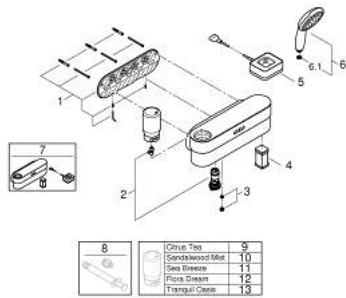

10 338 800 00 GROHE PUREFOAM SHOWER STARTER KIT

PRODUCT DESCRIPTION

- Colour: chrome/black
- sastoji se od:
 - GROHE Purefoam device in black with plastic top cover
 - including lithium-ion rechargeable battery (103385), charger with plug type A (103395) and soap fragrance Citrus Tea (103390)
 - GROHE Purefoam - enveloping shower experience with instant warm foam
 - GROHE Purefoam 110 hand shower 2 sprays (Rain, Jet) with black sprayface (107299)
 - GROHE SmartSwitch - easily rotate the dial to enjoy your preferred spray option
 - GROHE DreamSpray savršen mlaz iz tuša
 - GROHE LongLife premaz
 - GROHE SpeedClean sistem protiv kamenca
 - Inner WaterGuide za duži životni vek
 - ShockProof silikonski prsten štiti od oštećenja prouzrokovanih padom tuša
 - maximum flow rate (at 3 bar): 7.6 l/min
 - Silverflex crevo za tuš 1250 mm (28 362)
 - Silverflex crevo za tuš 1750 mm 1/2" x 1/2" (28 388 000)

10 338 800 00 GROHE PUREFOAM SHOWER STARTER KIT

SPARE PARTS, јун 2023 – now

- 1: Set za učvršćivanje (Spare part-nr. 107444K000)
 - 2: Filter set (Spare part-nr. 107442K000)
 - 3: Flow restrictor + inlet filter (Spare part-nr. 1074439990)
 - 4: Baterija (Spare part-nr. 1050769990)
 - 5: Charger (Spare part-nr. 1033959990)
 - 6: Hand shower 2 sprays (Spare part-nr. 1072990000)
 - 6.1: Filter za nećistoću (Spare part-nr. 0700200M)
 - 7: Exchange device (Spare part-nr. 109656K000)
 - 8: Glue for bath accessories (Spare part-nr. 40915000)*
 - 9: Foaming body soap - Citrus Tea (Spare part-nr. 1033909990)*
 - 10: Foaming body soap - Sandalwood Mist (Spare part-nr. 1033919990)*
 - 11: Foaming body soap - Sea Breeze (Spare part-nr. 1033929990)*
 - 12: Foaming body soap - Flora Dream (Spare part-nr. 1033939990)*
 - 13: Foaming body soap - Tranquil Oasis (Spare part-nr. 1033949990)*
- * Optional accessories