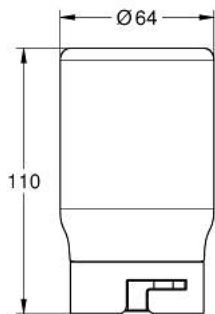

10 338 299 90 KINUAMI FOAMING BODY SOAP BLOSSOM - NOURISHING

PRODUCT DESCRIPTION

- body soap specially formulated for use with GROHE Purefoam to envelop shower experience with direct warm foam
- vegan, without microplastic
- 250 ml of soap provides up to 39 showers with 10 seconds of foaming per shower
- 500 ml (2 x 250 ml)
- ingredients: aqua, sodium laureth sulfate, coco-glucoside, glycerin, disodium laureth sulfosuccinate, parfum, lactic acid, glycine, tetrasodium iminodisuccinate, sodium hyaluronate, sodium benzoate, potassium sorbate, linalyl acetate