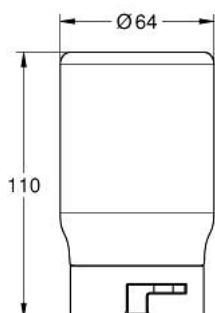

10 338 199 90 KINUAMI FOAMING BODY SOAP CITRUS - INVIGORATING

PRODUCT DESCRIPTION

- body soap specially formulated for use with GROHE Purefoam to envelop shower experience with direct warm foam
- vegan, without microplastic
- 250 ml of soap provides up to 39 showers with 10 seconds of foaming per shower
- 500 ml (2 x 250 ml)
- ingredients: aqua, sodium laureth sulfate, coco-glucoside, glycerin, disodium laureth sulfosuccinate, parfum, lactic acid, glycine, tetrasodium iminodisuccinate, sodium hyaluronate, sodium benzoate, potassium sorbate, linalool, citral, limonene, citrus aurantium peel oil, linalyl acetate, pinene