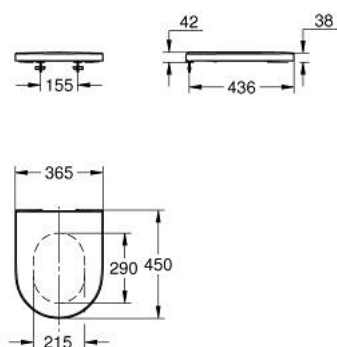

10 250 1SH 00 EURO CERAMIC WC SEAT SOFT CLOSE

PRODUCT DESCRIPTION

- Colour: alpine white
- with lid
- quick release function
- detachable
- s Eco-Override-Stop (funkcija za uštedu energije)
- including fixation set
- stainless steel hinges
- easy fixation from above
- weight bearing capacity 150 kg
- compatible with Euro Ceramic bowls 102 485 SH00, 102 486 SH00, 102 488 SH00 and 102 489 SH00

10 250 1SH 00 EURO CERAMIC WC SEAT SOFT CLOSE

SPARE PARTS, март 2023 – now

- 1: Euro Ceramic Soft-close damper (Spare part-nr. 1349649990)
- 2: buffer (Spare part-nr. 1349659990)
- 3: mounting set (Spare part-nr. 1349639990)