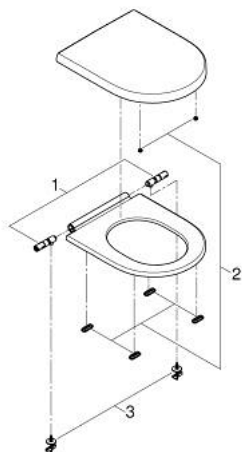

10 250 1SH 00 EURO CERAMIC WC SEAT SOFT CLOSE

PRODUCT DESCRIPTION

- Colour: alpine white
- with lid
- quick release function
- detachable
- s Eco-Override-Stop (funkcija za uštedu energije)
- including fixation set
- stainless steel hinges
- easy fixation from above
- weight bearing capacity 150 kg
- compatible with Euro Ceramic bowls 102 485 SH00, 102 486 SH00, 102 488 SH00 and 102 489 SH00

10 250 1SH 00 EURO CERAMIC WC SEAT SOFT CLOSE

SPARE PARTS, март 2023 – now

- 1: Euro Ceramic Soft-close damper (Spare part-nr. 1349649990)
- 2: buffer (Spare part-nr. 1349659990)
- 3: mounting set (Spare part-nr. 1349639990)