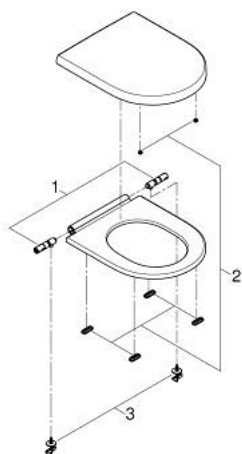

10 250 0SH 00 EURO CERAMIC WC SEAT SOFT CLOSE

PRODUCT DESCRIPTION

- Colour: alpine white
- with lid
- quick release function
- detachable
- s Eco-Override-Stop (funkcija za uštedu energije)
- including fixation set
- stainless steel hinges
- easy fixation from above
- weight bearing capacity 150 kg
- compatible with Euro Ceramic bowls 102 485 SH00, 102 486 SH00, 102 488 SH00 and 102 489 SH00

10 250 0SH 00 EURO CERAMIC WC SEAT SOFT CLOSE

SPARE PARTS, март 2023 – now

- 1: Euro Ceramic Soft-close damper (Spare part-nr. 1349649990)
- 2: buffer (Spare part-nr. 1349659990)
- 3: mounting set (Spare part-nr. 1349639990)