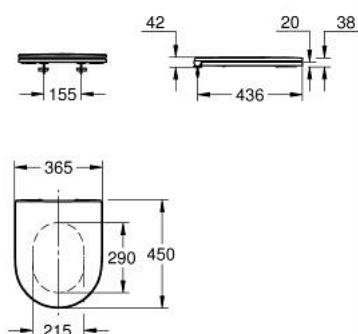

10 250 0SH 00 EURO CERAMIC WC SEAT SOFT CLOSE

PRODUCT DESCRIPTION

- Colour: alpine white
- with lid
- quick release function
- detachable
- s Eco-Override-Stop (funkcija za uštedu energije)
- including fixation set
- stainless steel hinges
- easy fixation from above
- weight bearing capacity 150 kg
- compatible with Euro Ceramic bowls 102 485 SH00, 102 486 SH00, 102 488 SH00 and 102 489 SH00

10 250 0SH 00 EURO CERAMIC WC SEAT SOFT CLOSE

SPARE PARTS, март 2023 – now

- 1: Euro Ceramic Soft-close damper (Spare part-nr. 1349649990)
- 2: buffer (Spare part-nr. 1349659990)
- 3: mounting set (Spare part-nr. 1349639990)