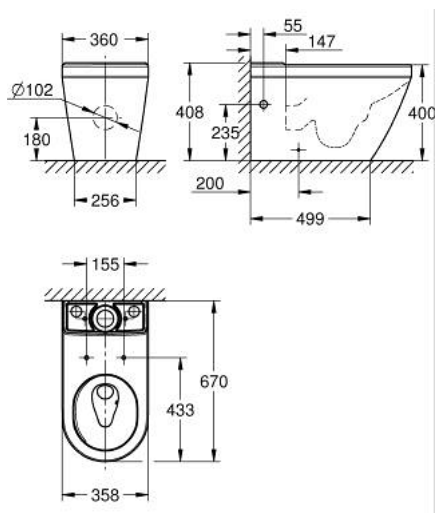

10 248 9SH 00 EURO CERAMIC FLOOR STANDING WC FOR CLOSE COUPLED COMBINATION

PRODUCT DESCRIPTION

- Colour: alpine white
- universal trap for horizontal and vertical outlet
- back to wall
- GROHE Triple Vortex flushing technology
- rimless
- class 1, full flush 5 l, according to EN997
- flushes with 3 l for small flush
- flushes with 6 l for full flush
- including fixation set
- cistern to be ordered separately
- with antibacterial glazing HyperClean
- sanitary ware
- fully skirted with invisible fixation
- compatible with seat and cover 102 500 SH00 (2-layer) and 102 501 SH00 (1-layer)

10 248 9SH 00 **EURO CERAMIC FLOOR STANDING WC FOR CLOSE COUPLED
COMBINATION**

SPARE PARTS, март 2023 – now

1: Mounting set (Spare part-nr. 49516000)