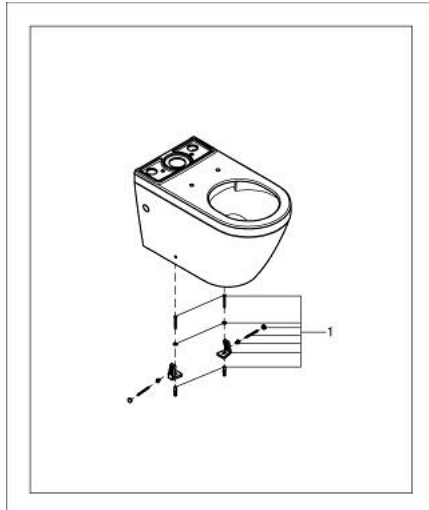

10 248 9SH 00 EURO CERAMIC FLOOR STANDING WC FOR CLOSE COUPLED COMBINATION

PRODUCT DESCRIPTION

- Colour: alpine white
- universal trap for horizontal and vertical outlet
- back to wall
- GROHE Triple Vortex flushing technology
- rimless
- class 1, full flush 5 l, according to EN997
- flushes with 3 l for small flush
- flushes with 6 l for full flush
- including fixation set
- cistern to be ordered separately
- with antibacterial glazing HyperClean
- sanitary ware
- fully skirted with invisible fixation
- compatible with seat and cover 102 500 SH00 (2-layer) and 102 501 SH00 (1-layer)

10 248 9SH 00 **EURO CERAMIC FLOOR STANDING WC FOR CLOSE COUPLED
COMBINATION**

SPARE PARTS, март 2023 – now

1: Mounting set (Spare part-nr. 49516000)