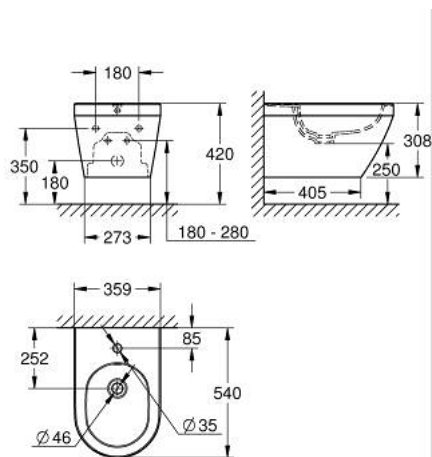

10 248 7SH 00 EURO CERAMIC WALL HUNG BIDET

PRODUCT DESCRIPTION

- Colour: alpine white
- 1 hole punched
- with overflow
- including fixation set
- with antibacterial glazing HyperClean
- sanitary ware
- fully skirted with invisible fixation

10 248 7SH 00 **EURO CERAMIC WALL HUNG BIDET**

SPARE PARTS, март 2023 – now

1: Set za učvršćivanje (Spare part-nr. 49510000)