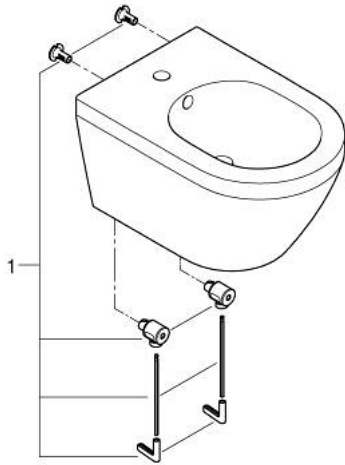

10 248 7SH 00 EURO CERAMIC WALL HUNG BIDET

PRODUCT DESCRIPTION

- Colour: alpine white
- 1 hole punched
- with overflow
- including fixation set
- with antibacterial glazing HyperClean
- sanitary ware
- fully skirted with invisible fixation

10 248 7SH 00 **EURO CERAMIC WALL HUNG BIDET**

SPARE PARTS, март 2023 – now

1: Set za učvršćivanje (Spare part-nr. 49510000)