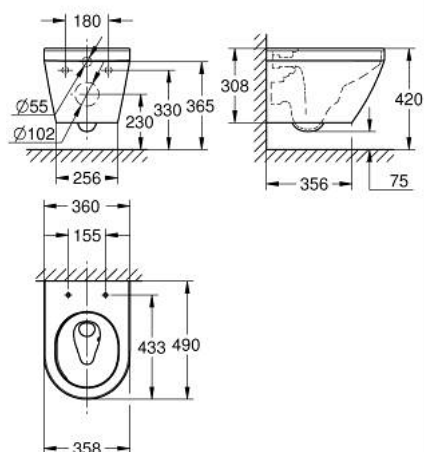

10 248 6SH 00 EURO CERAMIC WALL HUNG COMPACT WC

PRODUCT DESCRIPTION

- Colour: alpine white
- for concealed cistern
- horizontalni izlazni otvor
- GROHE Triple Vortex flushing technology
- rimless
- class 1, full flush 5 l, 4 l according to EN997
- flushes with 3 l, 2 l for small flush
- flushes with 6 l for full flush
- 49 cm width
- including fixation set
- with antibacterial glazing HyperClean
- sanitary ware
- fully skirted with invisible fixation
- compatible with seat and cover 102 500 SH00 (2-layer) and 102 501 SH00 (1-layer)

10 248 6SH 00 **EURO CERAMIC WALL HUNG COMPACT WC**

SPARE PARTS, март 2023 – now

1: mounting set (Spare part-nr. 1349449990)