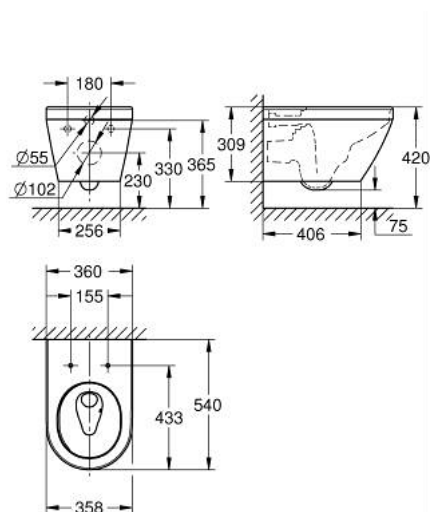

10 248 5SH 00 EURO CERAMIC WALL HUNG WC

PRODUCT DESCRIPTION

- Colour: alpine white
- for concealed cistern
- horizontalni izlazni otvor
- GROHE Triple Vortex flushing technology
- rimless
- class 1, full flush 5 l, 4 l according to EN997
- flushes with 3 l, 2 l for small flush
- flushes with 6 l for full flush
- including fixation set
- with antibacterial glazing HyperClean
- sanitary ware
- fully skirted with invisible fixation
- compatible with seat and cover 102 500 SH00 (2-layer) and 102 501 SH00 (1-layer)

10 248 5SH 00 **EURO CERAMIC WALL HUNG WC**

SPARE PARTS, март 2023 – now

1: mounting set (Spare part-nr. 1349439990)