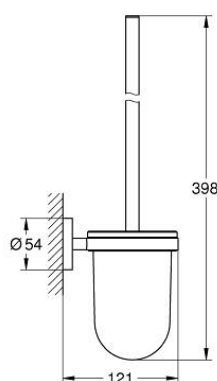

## 10 246 824 30 ESSENTIALS SET WC ČETKE

### PRODUCT DESCRIPTION

- Colour: matte black
- material: glass / metal
- zidna ugradnja
- concealed fastening
- suitable for screwing (including screws and dowels) or gluing (glue 40 915 000 sold separately)
- holding force: max. 5 kg
- the specified holding capacity is valid for static (slowly applied) load and intended use only

### SPARE PARTS, март 2023 – now

1: brush (Spare part-nr. 403922430)

1.1: Rezervna glava četke (Spare part-nr. 40791001)

2: Rezervna čaša (Spare part-nr. 40393000)