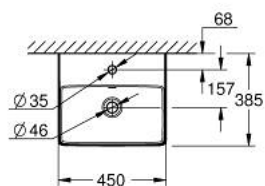

## 10 243 5SH 00 EURO CERAMIC HAND RINSE BASIN 45

### PRODUCT DESCRIPTION

- Colour: alpine white
- wall hung
- 1 hole punched
- with overflow
- 450 x 385 mm
- with antibacterial glazing HyperClean
- wall fixings not included
- sanitary ware
- distance between installation holes: 160 mm