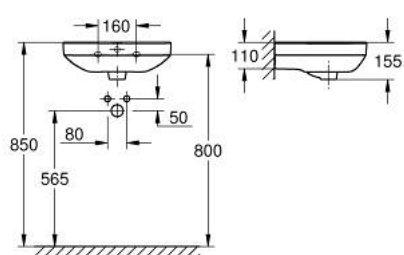

## 10 243 5SH 00 EURO CERAMIC HAND RINSE BASIN 45

### PRODUCT DESCRIPTION

- Colour: alpine white
- wall hung
- 1 hole punched
- with overflow
- 450 x 385 mm
- with antibacterial glazing HyperClean
- wall fixings not included
- sanitary ware
- distance between installation holes: 160 mm