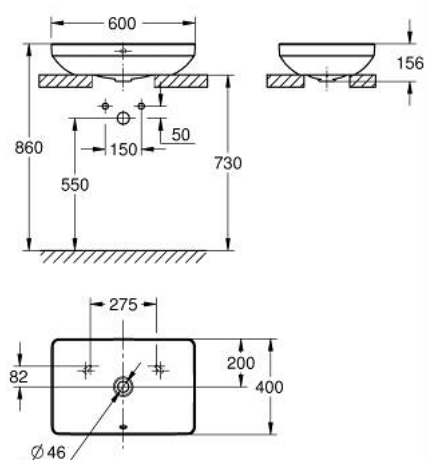

10 243 4SH 00 EURO CERAMIC VESSEL BASIN 60

PRODUCT DESCRIPTION

- Colour: alpine white
- with overflow on opposite site to faucet
- 600 x 400 mm
- with antibacterial glazing HyperClean
- including fixation set
- sanitary ware