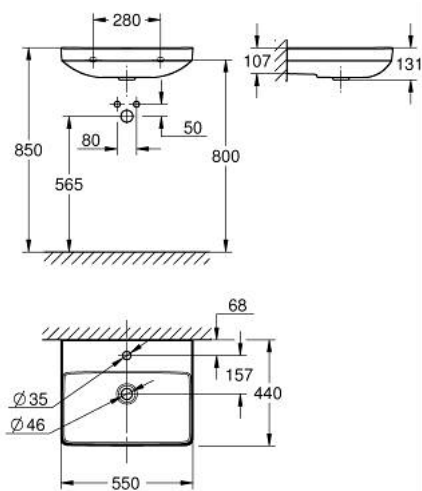

10 243 3SH 00 EURO CERAMIC WASH BASIN 55

PRODUCT DESCRIPTION

- Colour: alpine white
- wall hung
- 1 hole punched
- without overflow
- with antibacterial glazing HyperClean
- 550 x 440 mm
- wall fixings not included
- sanitary ware