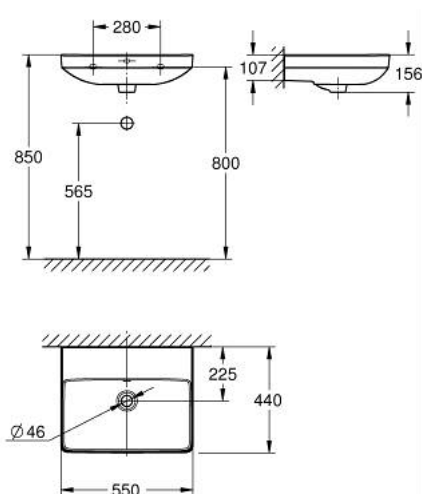

## 10 243 2SH 00 EURO CERAMIC WASH BASIN 55

### PRODUCT DESCRIPTION

- Colour: alpine white
- wall hung
- without tap hole
- with overflow
- with antibacterial glazing HyperClean
- 550 x 440 mm
- wall fixings not included
- sanitary ware