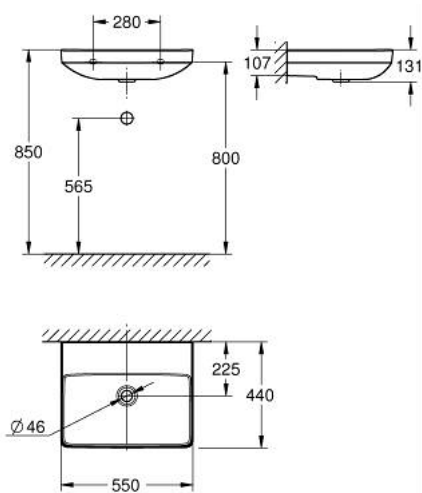

10 243 1SH 00 EURO CERAMIC WASH BASIN 55

PRODUCT DESCRIPTION

- Colour: alpine white
- wall hung
- without tap hole
- without overflow
- with antibacterial glazing HyperClean
- 550 x 440 mm
- wall fixings not included
- sanitary ware