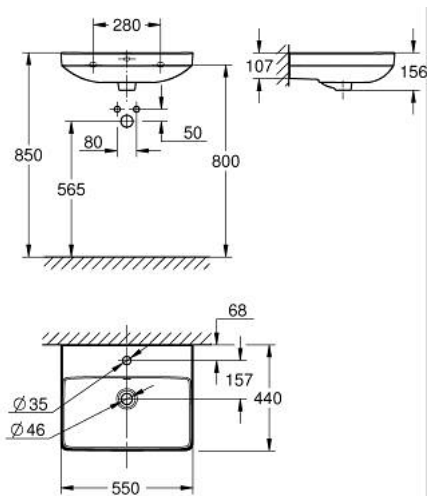

## 10 243 0SH 00 **EURO CERAMIC WASH BASIN 55**

### PRODUCT DESCRIPTION

- Colour: alpine white
- wall hung
- 1 hole punched
- with overflow
- with antibacterial glazing HyperClean
- 550 x 440 mm
- wall fixings not included
- sanitary ware