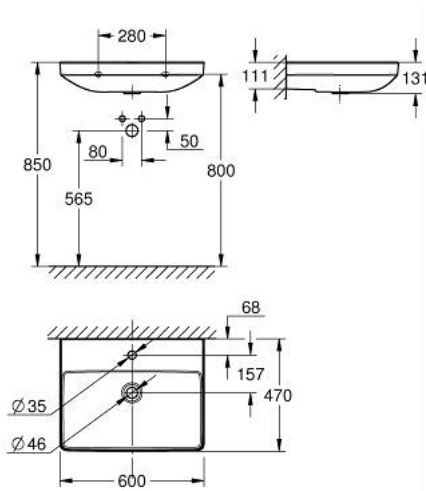

## 10 241 8SH 00 EURO CERAMIC WASH BASIN 60

### PRODUCT DESCRIPTION

- Colour: alpine white
- wall hung
- 1 hole punched
- without overflow
- with antibacterial glazing HyperClean
- 600 x 470 mm
- wall fixings not included
- sanitary ware