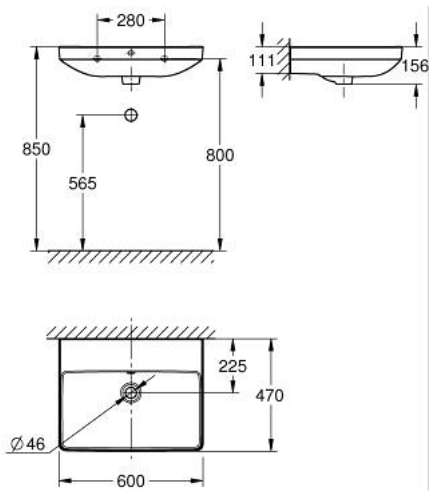

10 241 7SH 00 EURO CERAMIC WASH BASIN 60

PRODUCT DESCRIPTION

- Colour: alpine white
- wall hung
- without tap hole
- with overflow
- with antibacterial glazing HyperClean
- 600 x 470 mm
- wall fixings not included
- sanitary ware