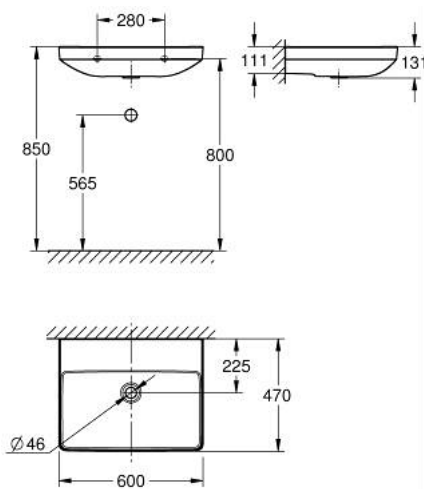

### PRODUCT DESCRIPTION

- Colour: alpine white
- wall hung
- without tap hole
- without overflow
- with antibacterial glazing HyperClean
- 600 x 470 mm
- wall fixings not included
- sanitary ware