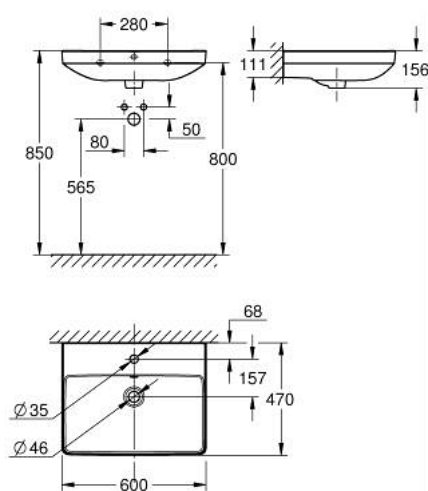

10 241 5SH 00 EURO CERAMIC WASH BASIN 60

PRODUCT DESCRIPTION

- Colour: alpine white
- wall hung
- 1 hole punched
- with overflow
- with antibacterial glazing HyperClean
- 600 x 470 mm
- wall fixings not included
- sanitary ware