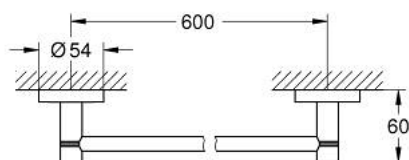

10 225 124 30 ESSENTIALS DRŽAČ ZA PEŠKIR

PRODUCT DESCRIPTION

- Colour: matte black
- material: metal
- 654 mm (drilling length 600 mm)
- concealed fastening
- suitable for screwing (including screws and dowels) or gluing (glue 40 915 000 sold separately)
- holding force: max. 10 kg
- the specified holding capacity is valid for static (slowly applied) load and intended use only