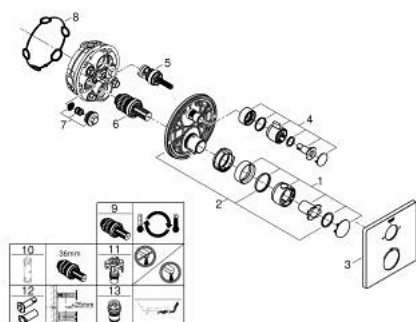

10 221 124 30 GROHTHERM THERMOSTATIC BATH TUB MIXER FOR 2 OUTLETS WITH INTEGRATED SHUT OFF/DIVERTER VALVE

PRODUCT DESCRIPTION

- Colour: matte black
- set za završnu instalaciju za GROHE Rapido SmartBox (35 600/35 604)
- GROHE TurboStat kompaktni mešač sa voskiranim termoelementom
- zidna rozetna s GROHE FastFixation (skriveno zatvaranje, skriveno pričvršćenje)
- metal escutcheon, retroactively 6° adjustable
- printed hand shower and bath filler symbol
- GROHE SafeStop na 38°C
- GROHE SafeStop Plus - optional temperature limiter at 43°C or 46°C included
- GROHE AquaDimmer, integrated shut off/diverter valve
- flow performance: outlet B = 27 l/min, outlet C = 30 l/min
- without roughing-in set 35 600/35 604 (please order separately)
- professional edition

10 221 124 30 GROHTHERM THERMOSTATIC BATH TUB MIXER FOR 2 OUTLETS WITH INTEGRATED SHUT OFF/DIVERTER VALVE

SPARE PARTS, феврыар 2023 – now

- 1: temperature control handle (Spare part-nr. 490822430)
 - 2: Instalaciona ploča (Spare part-nr. 49080000)
 - 3: escutcheon (Spare part-nr. 490792430)
 - 4: shut-off handle (Spare part-nr. 490812430)
 - 5: Aquadimmer (Spare part-nr. 49084000)
 - 6: Termostatski kompaktni mešač 3/4" (Spare part-nr. 49028000)
 - 7: Nepovratni ventil (Spare part-nr. 49085000)
 - 8: Dichtung (Spare part-nr. 48360000)
 - 9: GROHE TurboStat cartridge 3/4" (Spare part-nr. 49003000)*
 - 10: Gedor ključ (Spare part-nr. 49059000)*
 - 11: Service stops (Spare part-nr. 1405300M)*
 - 12: Universal extension set 2-handle thermostats, 25 mm (Spare part-nr. 14058000)*
 - 13: Backflow protection combination (EN1717) (Spare part-nr. 14055000)*
- * Optional accessories