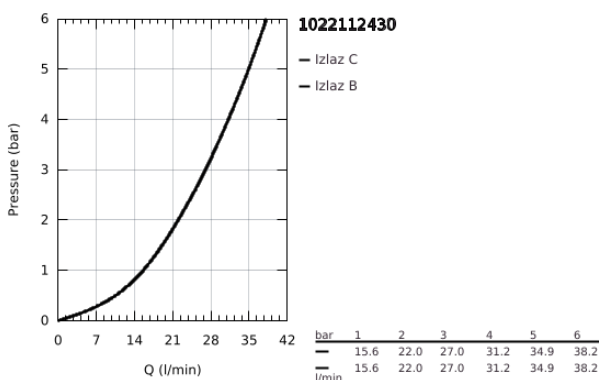

10 221 124 30 GROHTHERM THERMOSTATIC BATH TUB MIXER FOR 2 OUTLETS WITH INTEGRATED SHUT OFF/DIVERTER VALVE

PRODUCT DESCRIPTION

- Colour: matte black
- set za završnu instalaciju za GROHE Rapido SmartBox (35 600/35 604)
- GROHE TurboStat kompaktni mešač sa voskiranim termoelementom
- zidna rozetna s GROHE FastFixation (skriveno zatvaranje, skriveno pričvršćenje)
- metal escutcheon, retroactively 6° adjustable
- printed hand shower and bath filler symbol
- GROHE SafeStop na 38°C
- GROHE SafeStop Plus - optional temperature limiter at 43°C or 46°C included
- GROHE AquaDimmer, integrated shut off/diverter valve
- flow performance: outlet B = 27 l/min, outlet C = 30 l/min
- without roughing-in set 35 600/35 604 (please order separately)
- professional edition

10 221 124 30 GROHTHERM THERMOSTATIC BATH TUB MIXER FOR 2 OUTLETS WITH INTEGRATED SHUT OFF/DIVERTER VALVE

SPARE PARTS, феврыар 2023 – now

- 1: temperature control handle (Spare part-nr. 490822430)
 - 2: Instalaciona ploča (Spare part-nr. 49080000)
 - 3: escutcheon (Spare part-nr. 490792430)
 - 4: shut-off handle (Spare part-nr. 490812430)
 - 5: Aquadimmer (Spare part-nr. 49084000)
 - 6: Termostatski kompaktni mešač 3/4" (Spare part-nr. 49028000)
 - 7: Nepovratni ventil (Spare part-nr. 49085000)
 - 8: Dichtung (Spare part-nr. 48360000)
 - 9: GROHE TurboStat cartridge 3/4" (Spare part-nr. 49003000)*
 - 10: Gedor ključ (Spare part-nr. 49059000)*
 - 11: Service stops (Spare part-nr. 1405300M)*
 - 12: Universal extension set 2-handle thermostats, 25 mm (Spare part-nr. 14058000)*
 - 13: Backflow protection combination (EN1717) (Spare part-nr. 14055000)*
- * Optional accessories