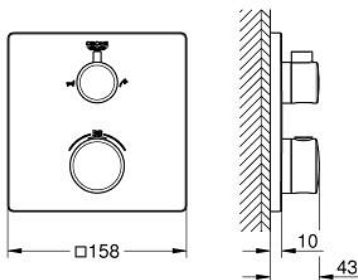

10 221 124 30 GROHTHERM THERMOSTATIC BATH TUB MIXER FOR 2 OUTLETS WITH INTEGRATED SHUT OFF/DIVERTER VALVE

PRODUCT DESCRIPTION

- Colour: matte black
- set za završnu instalaciju za GROHE Rapido SmartBox (35 600/35 604)
- GROHE TurboStat kompaktni mešač sa voskiranim termoelementom
- zidna rozetna s GROHE FastFixation (skriveno zatvaranje, skriveno pričvršćenje)
- metal escutcheon, retroactively 6° adjustable
- printed hand shower and bath filler symbol
- GROHE SafeStop na 38°C
- GROHE SafeStop Plus - optional temperature limiter at 43°C or 46°C included
- GROHE AquaDimmer, integrated shut off/diverter valve
- flow performance: outlet B = 27 l/min, outlet C = 30 l/min
- without roughing-in set 35 600/35 604 (please order separately)
- professional edition

10 221 124 30 GROHTHERM THERMOSTATIC BATH TUB MIXER FOR 2 OUTLETS WITH INTEGRATED SHUT OFF/DIVERTER VALVE

SPARE PARTS, феврыар 2023 – now

- 1: temperature control handle (Spare part-nr. 490822430)
 - 2: Instalaciona ploča (Spare part-nr. 49080000)
 - 3: escutcheon (Spare part-nr. 490792430)
 - 4: shut-off handle (Spare part-nr. 490812430)
 - 5: Aquadimmer (Spare part-nr. 49084000)
 - 6: Termostatski kompaktni mešač 3/4" (Spare part-nr. 49028000)
 - 7: Nepovratni ventil (Spare part-nr. 49085000)
 - 8: Dichtung (Spare part-nr. 48360000)
 - 9: GROHE TurboStat cartridge 3/4" (Spare part-nr. 49003000)*
 - 10: Gedor ključ (Spare part-nr. 49059000)*
 - 11: Service stops (Spare part-nr. 1405300M)*
 - 12: Universal extension set 2-handle thermostats, 25 mm (Spare part-nr. 14058000)*
 - 13: Backflow protection combination (EN1717) (Spare part-nr. 14055000)*
- * Optional accessories