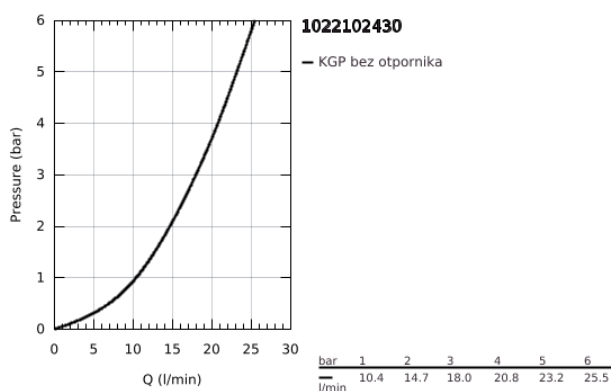

## 10 221 024 30 GROHTHERM THERMOSTATIC BATH TUB MIXER FOR 2 OUTLETS WITH INTEGRATED SHUT OFF/DIVERTER VALVE

### PRODUCT DESCRIPTION

- Colour: matte black
- set za završnu instalaciju za GROHE Rapido SmartBox (35 600/35 604)
- GROHE TurboStat kompaktni mešač sa voskiranim termoelementom
- zidna rozetna s GROHE FastFixation (skriveno zatvaranje, skriveno pričvršćenje)
- metal escutcheon, retroactively 6° adjustable
- printed hand shower and bath filler symbol
- GROHE SafeStop na 38°C
- GROHE SafeStop Plus - optional temperature limiter at 43°C or 46°C included
- GROHE AquaDimmer, integrated shut off/diverter valve
- without roughing-in set 35 600/35 604 (please order separately)
- flow performance: outlet B = 27 l/min, outlet C = 30 l/min
- professional edition