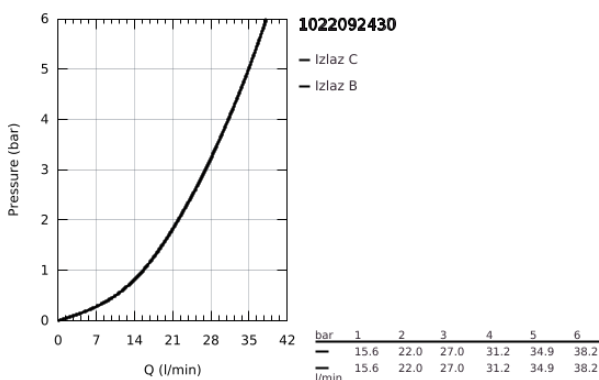

10 220 924 30 GROHTHERM THERMOSTATIC SHOWER MIXER FOR 2 OUTLETS WITH INTEGRATED SHUT OFF/DIVERTER VALVE

PRODUCT DESCRIPTION

- Colour: matte black
- set za završnu instalaciju za GROHE Rapido SmartBox (35 600/35 604)
- GROHE TurboStat kompaktni mešač sa voskiranim termoelementom
- zidna rozetna s GROHE FastFixation (skriveno zatvaranje, skriveno pričvršćenje)
- metal escutcheon, retroactively 6° adjustable
- printed head and hand shower symbol
- GROHE SafeStop na 38°C
- GROHE SafeStop Plus - optional temperature limiter at 43°C or 46°C included
- GROHE AquaDimmer, integrated shut off/diverter valve
- without roughing-in set 35 600/35 604 (please order separately)
- flow performance: outlet B = 27 l/min, outlet C = 30 l/min
- professional edition

10 220 924 30 GROHTHERM THERMOSTATIC SHOWER MIXER FOR 2 OUTLETS WITH INTEGRATED SHUT OFF/DIVERTER VALVE

SPARE PARTS, феврыар 2023 – now

- 1: temperature control handle (Spare part-nr. 490822430)
- 2: Instalaciona ploča (Spare part-nr. 49080000)
- 3: escutcheon (Spare part-nr. 490782430)
- 4: shut-off handle (Spare part-nr. 490812430)
- 5: Aquadimmer (Spare part-nr. 49084000)
- 6: Termostatski kompaktni mešač 3/4" (Spare part-nr. 49028000)
- 7: Nepovratni ventil (Spare part-nr. 49085000)
- 8: Dihtung (Spare part-nr. 48360000)
- 9: GROHE TurboStat cartridge 3/4" (Spare part-nr. 49003000)*
- 10: Gedor ključ (Spare part-nr. 49059000)*
- 11: Service stops (Spare part-nr. 1405300M)*
- 12: Universal extension set 2-handle thermostats, 25 mm (Spare part-nr. 14058000)*