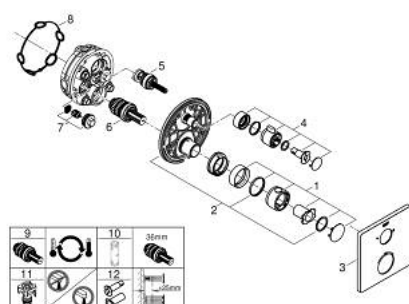

10 220 924 30 GROHTHERM THERMOSTATIC SHOWER MIXER FOR 2 OUTLETS WITH INTEGRATED SHUT OFF/DIVERTER VALVE

PRODUCT DESCRIPTION

- Colour: matte black
- set za završnu instalaciju za GROHE Rapido SmartBox (35 600/35 604)
- GROHE TurboStat kompaktni mešač sa voskiranim termoelementom
- zidna rozetna s GROHE FastFixation (skriveno zatvaranje, skriveno pričvršćenje)
- metal escutcheon, retroactively 6° adjustable
- printed head and hand shower symbol
- GROHE SafeStop na 38°C
- GROHE SafeStop Plus - optional temperature limiter at 43°C or 46°C included
- GROHE AquaDimmer, integrated shut off/diverter valve
- without roughing-in set 35 600/35 604 (please order separately)
- flow performance: outlet B = 27 l/min, outlet C = 30 l/min
- professional edition

10 220 924 30 GROHTHERM THERMOSTATIC SHOWER MIXER FOR 2 OUTLETS WITH INTEGRATED SHUT OFF/DIVERTER VALVE

SPARE PARTS, феврыар 2023 – now

- 1: temperature control handle (Spare part-nr. 490822430)
- 2: Instalaciona ploča (Spare part-nr. 49080000)
- 3: escutcheon (Spare part-nr. 490782430)
- 4: shut-off handle (Spare part-nr. 490812430)
- 5: Aquadimmer (Spare part-nr. 49084000)
- 6: Termostatski kompaktni mešač 3/4" (Spare part-nr. 49028000)
- 7: Nepovratni ventil (Spare part-nr. 49085000)
- 8: Dihtung (Spare part-nr. 48360000)
- 9: GROHE TurboStat cartridge 3/4" (Spare part-nr. 49003000)*
- 10: Gedor ključ (Spare part-nr. 49059000)*
- 11: Service stops (Spare part-nr. 1405300M)*
- 12: Universal extension set 2-handle thermostats, 25 mm (Spare part-nr. 14058000)*