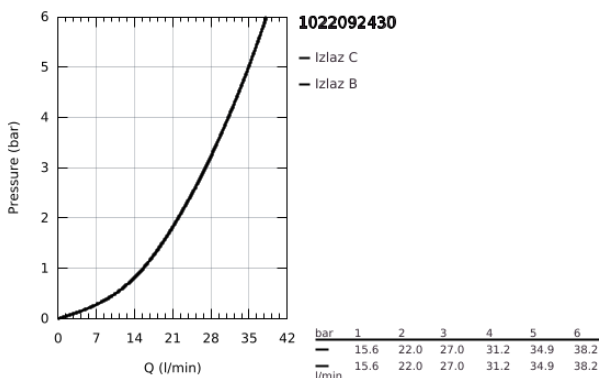

## 10 220 924 30 GROHTHERM THERMOSTATIC SHOWER MIXER FOR 2 OUTLETS WITH INTEGRATED SHUT OFF/DIVERTER VALVE

### PRODUCT DESCRIPTION

- Colour: matte black
- set za završnu instalaciju za GROHE Rapido SmartBox (35 600/35 604)
- GROHE TurboStat kompaktni mešač sa voskiranim termoelementom
- zidna rozetna s FastFixation (skriveno zatvaranje, skriveno pričvršćenje)
- metal escutcheon, retroactively 6° adjustable
- printed head and hand shower symbol
- GROHE SafeStop na 38°C
- GROHE SafeStop Plus - optional temperature limiter at 43°C or 46°C included
- GROHE AquaDimmer, integrated shut off/diverter valve
- without roughing-in set 35 600/35 604 (please order separately)
- flow performance: outlet B = 27 l/min, outlet C = 30 l/min
- professional edition