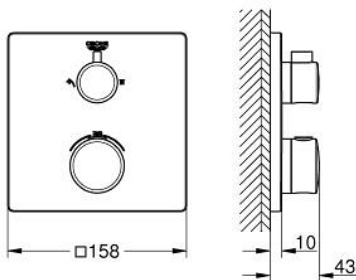

10 220 924 30 GROHTHERM THERMOSTATIC SHOWER MIXER FOR 2 OUTLETS WITH INTEGRATED SHUT OFF/DIVERTER VALVE

PRODUCT DESCRIPTION

- Colour: matte black
- set za završnu instalaciju za GROHE Rapido SmartBox (35 600/35 604)
- GROHE TurboStat kompaktni mešač sa voskiranim termoelementom
- zidna rozetna s GROHE FastFixation (skriveno zatvaranje, skriveno pričvršćenje)
- metal escutcheon, retroactively 6° adjustable
- printed head and hand shower symbol
- GROHE SafeStop na 38°C
- GROHE SafeStop Plus - optional temperature limiter at 43°C or 46°C included
- GROHE AquaDimmer, integrated shut off/diverter valve
- without roughing-in set 35 600/35 604 (please order separately)
- flow performance: outlet B = 27 l/min, outlet C = 30 l/min
- professional edition

10 220 924 30 GROHTHERM THERMOSTATIC SHOWER MIXER FOR 2 OUTLETS WITH INTEGRATED SHUT OFF/DIVERTER VALVE

SPARE PARTS, феврыар 2023 – now

- 1: temperature control handle (Spare part-nr. 490822430)
- 2: Instalaciona ploča (Spare part-nr. 49080000)
- 3: escutcheon (Spare part-nr. 490782430)
- 4: shut-off handle (Spare part-nr. 490812430)
- 5: Aquadimmer (Spare part-nr. 49084000)
- 6: Termostatski kompaktni mešač 3/4" (Spare part-nr. 49028000)
- 7: Nepovratni ventil (Spare part-nr. 49085000)
- 8: Dihtung (Spare part-nr. 48360000)
- 9: GROHE TurboStat cartridge 3/4" (Spare part-nr. 49003000)*
- 10: Gedor ključ (Spare part-nr. 49059000)*
- 11: Service stops (Spare part-nr. 1405300M)*
- 12: Universal extension set 2-handle thermostats, 25 mm (Spare part-nr. 14058000)*