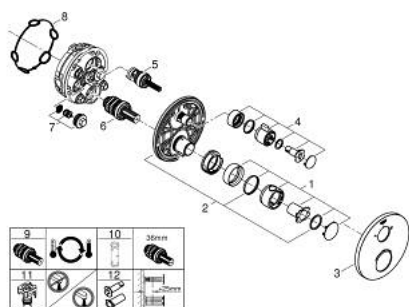

10 220 824 30 GROHTHERM THERMOSTATIC SHOWER MIXER FOR 2 OUTLETS WITH INTEGRATED SHUT OFF/DIVERTER VALVE

PRODUCT DESCRIPTION

- Colour: matte black
- set za završnu instalaciju za GROHE Rapido SmartBox (35 600/35 604)
- GROHE TurboStat kompaktni mešač sa voskiranim termoelementom
- zidna rozetna s GROHE FastFixation (skriveno zatvaranje, skriveno pričvršćenje)
- metal escutcheon, retroactively 6° adjustable
- printed head and hand shower symbol
- GROHE SafeStop na 38°C
- GROHE SafeStop Plus - optional temperature limiter at 43°C or 46°C included
- GROHE AquaDimmer, integrated shut off/diverter valve
- without roughing-in set 35 600/35 604 (please order separately)
- flow performance: outlet B = 27 l/min, outlet C = 30 l/min
- professional edition

10 220 824 30 GROHTHERM THERMOSTATIC SHOWER MIXER FOR 2 OUTLETS WITH INTEGRATED SHUT OFF/DIVERTER VALVE

SPARE PARTS, фебрыар 2023 – now

- 1: temperature control handle (Spare part-nr. 490822430)
- 2: Instalaciona ploča (Spare part-nr. 49080000)
- 3: escutcheon (Spare part-nr. 490742430)
- 4: shut-off handle (Spare part-nr. 490812430)
- 5: Aquadimmer (Spare part-nr. 49084000)
- 6: Termostatski kompaktni mešač 3/4" (Spare part-nr. 49028000)
- 7: Nepovratni ventil (Spare part-nr. 49085000)
- 8: Dichtung (Spare part-nr. 48360000)
- 9: GROHE TurboStat cartridge 3/4" (Spare part-nr. 49003000)*
- 10: Gedor ključ (Spare part-nr. 49059000)*
- 11: Service stops (Spare part-nr. 1405300M)*
- 12: Universal extension set 2-handle thermostats, 25 mm (Spare part-nr. 14058000)*