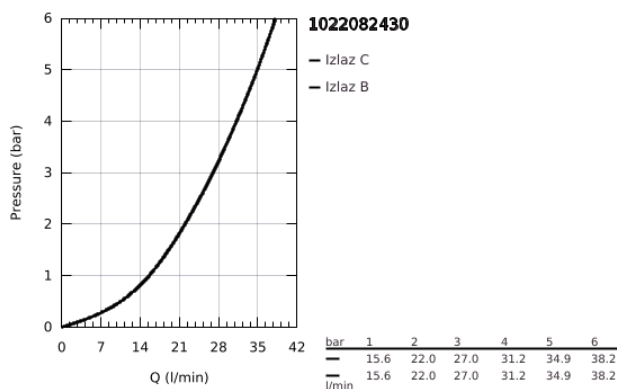

10 220 824 30 GROHTHERM THERMOSTATIC SHOWER MIXER FOR 2 OUTLETS WITH INTEGRATED SHUT OFF/DIVERTER VALVE

PRODUCT DESCRIPTION

- Colour: matte black
- set za završnu instalaciju za GROHE Rapido SmartBox (35 600/35 604)
- GROHE TurboStat kompaktni mešač sa voskiranim termoelementom
- zidna rozetna s FastFixation (skriveno zatvaranje, skriveno pričvršćenje)
- metal escutcheon, retroactively 6° adjustable
- printed head and hand shower symbol
- GROHE SafeStop na 38°C
- GROHE SafeStop Plus - optional temperature limiter at 43°C or 46°C included
- GROHE AquaDimmer, integrated shut off/diverter valve
- without roughing-in set 35 600/35 604 (please order separately)
- flow performance: outlet B = 27 l/min, outlet C = 30 l/min
- professional edition

10 220 824 30 GROHTHERM THERMOSTATIC SHOWER MIXER FOR 2 OUTLETS WITH INTEGRATED SHUT OFF/DIVERTER VALVE

SPARE PARTS, фебрыар 2023 – now

- 1: temperature control handle (Spare part-nr. 490822430)
- 2: Instalaciona ploča (Spare part-nr. 49080000)
- 3: escutcheon (Spare part-nr. 490742430)
- 4: shut-off handle (Spare part-nr. 490812430)
- 5: Aquadimmer (Spare part-nr. 49084000)
- 6: Termostatski kompaktni mešač 3/4" (Spare part-nr. 49028000)
- 7: Nepovratni ventil (Spare part-nr. 49085000)
- 8: Dichtung (Spare part-nr. 48360000)
- 9: GROHE TurboStat cartridge 3/4" (Spare part-nr. 49003000)*
- 10: Gedor ključ (Spare part-nr. 49059000)*
- 11: Service stops (Spare part-nr. 1405300M)*
- 12: Universal extension set 2-handle thermostats, 25 mm (Spare part-nr. 14058000)*