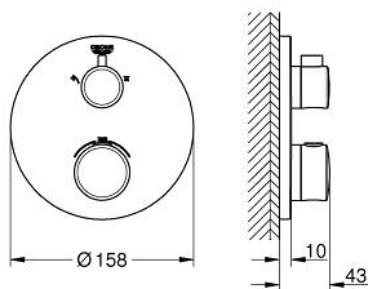

10 220 824 30 GROHTHERM THERMOSTATIC SHOWER MIXER FOR 2 OUTLETS WITH INTEGRATED SHUT OFF/DIVERTER VALVE

PRODUCT DESCRIPTION

- Colour: matte black
- set za završnu instalaciju za GROHE Rapido SmartBox (35 600/35 604)
- GROHE TurboStat kompaktni mešač sa voskiranim termoelementom
- zidna rozetna s GROHE FastFixation (skriveno zatvaranje, skriveno pričvršćenje)
- metal escutcheon, retroactively 6° adjustable
- printed head and hand shower symbol
- GROHE SafeStop na 38°C
- GROHE SafeStop Plus - optional temperature limiter at 43°C or 46°C included
- GROHE AquaDimmer, integrated shut off/diverter valve
- without roughing-in set 35 600/35 604 (please order separately)
- flow performance: outlet B = 27 l/min, outlet C = 30 l/min
- professional edition

10 220 824 30 GROHTHERM THERMOSTATIC SHOWER MIXER FOR 2 OUTLETS WITH INTEGRATED SHUT OFF/DIVERTER VALVE

SPARE PARTS, фебрыар 2023 – now

- 1: temperature control handle (Spare part-nr. 490822430)
- 2: Instalaciona ploča (Spare part-nr. 49080000)
- 3: escutcheon (Spare part-nr. 490742430)
- 4: shut-off handle (Spare part-nr. 490812430)
- 5: Aquadimmer (Spare part-nr. 49084000)
- 6: Termostatski kompaktni mešač 3/4" (Spare part-nr. 49028000)
- 7: Nepovratni ventil (Spare part-nr. 49085000)
- 8: Dichtung (Spare part-nr. 48360000)
- 9: GROHE TurboStat cartridge 3/4" (Spare part-nr. 49003000)*
- 10: Gedor ključ (Spare part-nr. 49059000)*
- 11: Service stops (Spare part-nr. 1405300M)*
- 12: Universal extension set 2-handle thermostats, 25 mm (Spare part-nr. 14058000)*