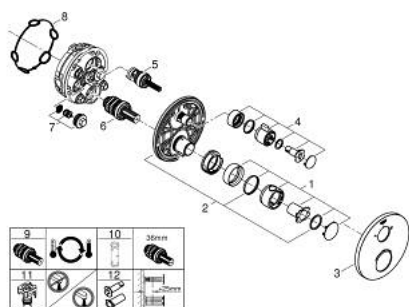

10 220 824 30 GROHTHERM THERMOSTATIC SHOWER MIXER FOR 2 OUTLETS WITH INTEGRATED SHUT OFF/DIVERTER VALVE

PRODUCT DESCRIPTION

- Colour: matte black
- set za završnu instalaciju za GROHE Rapido SmartBox (35 600/35 604)
- GROHE TurboStat kompaktni mešač sa voskiranim termoelementom
- zidna rozetna s FastFixation (skriveno zatvaranje, skriveno pričvršćenje)
- metal escutcheon, retroactively 6° adjustable
- printed head and hand shower symbol
- GROHE SafeStop na 38°C
- GROHE SafeStop Plus - optional temperature limiter at 43°C or 46°C included
- GROHE AquaDimmer, integrated shut off/diverter valve
- without roughing-in set 35 600/35 604 (please order separately)
- flow performance: outlet B = 27 l/min, outlet C = 30 l/min
- professional edition

10 220 824 30 GROHTHERM THERMOSTATIC SHOWER MIXER FOR 2 OUTLETS WITH INTEGRATED SHUT OFF/DIVERTER VALVE

SPARE PARTS, фебрыар 2023 – now

- 1: temperature control handle (Spare part-nr. 490822430)
- 2: Instalaciona ploča (Spare part-nr. 49080000)
- 3: escutcheon (Spare part-nr. 490742430)
- 4: shut-off handle (Spare part-nr. 490812430)
- 5: Aquadimmer (Spare part-nr. 49084000)
- 6: Termostatski kompaktni mešač 3/4" (Spare part-nr. 49028000)
- 7: Nepovratni ventil (Spare part-nr. 49085000)
- 8: Dichtung (Spare part-nr. 48360000)
- 9: GROHE TurboStat cartridge 3/4" (Spare part-nr. 49003000)*
- 10: Gedor ključ (Spare part-nr. 49059000)*
- 11: Service stops (Spare part-nr. 1405300M)*
- 12: Universal extension set 2-handle thermostats, 25 mm (Spare part-nr. 14058000)*