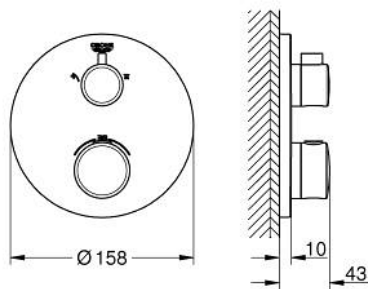

10 220 824 30 GROHTHERM THERMOSTATIC SHOWER MIXER FOR 2 OUTLETS WITH INTEGRATED SHUT OFF/DIVERTER VALVE

PRODUCT DESCRIPTION

- Colour: matte black
- set za završnu instalaciju za GROHE Rapido SmartBox (35 600/35 604)
- GROHE TurboStat kompaktni mešač sa voskiranim termoelementom
- zidna rozetna s FastFixation (skriveno zatvaranje, skriveno pričvršćenje)
- metal escutcheon, retroactively 6° adjustable
- printed head and hand shower symbol
- GROHE SafeStop na 38°C
- GROHE SafeStop Plus - optional temperature limiter at 43°C or 46°C included
- GROHE AquaDimmer, integrated shut off/diverter valve
- without roughing-in set 35 600/35 604 (please order separately)
- flow performance: outlet B = 27 l/min, outlet C = 30 l/min
- professional edition

10 220 824 30 GROHTHERM THERMOSTATIC SHOWER MIXER FOR 2 OUTLETS WITH INTEGRATED SHUT OFF/DIVERTER VALVE

SPARE PARTS, фебрыар 2023 – now

- 1: temperature control handle (Spare part-nr. 490822430)
- 2: Instalaciona ploča (Spare part-nr. 49080000)
- 3: escutcheon (Spare part-nr. 490742430)
- 4: shut-off handle (Spare part-nr. 490812430)
- 5: Aquadimmer (Spare part-nr. 49084000)
- 6: Termostatski kompaktni mešač 3/4" (Spare part-nr. 49028000)
- 7: Nepovratni ventil (Spare part-nr. 49085000)
- 8: Dichtung (Spare part-nr. 48360000)
- 9: GROHE TurboStat cartridge 3/4" (Spare part-nr. 49003000)*
- 10: Gedor ključ (Spare part-nr. 49059000)*
- 11: Service stops (Spare part-nr. 1405300M)*
- 12: Universal extension set 2-handle thermostats, 25 mm (Spare part-nr. 14058000)*