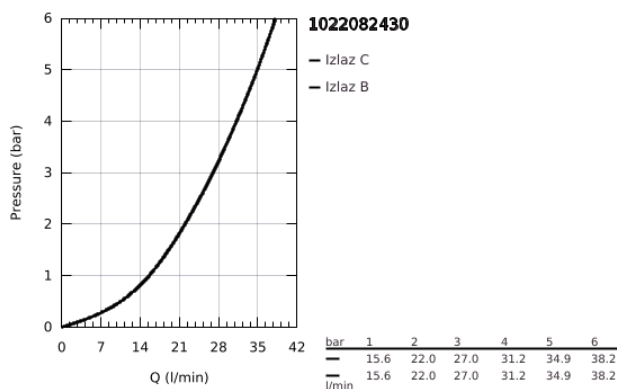

10 220 824 30 GROHTHERM THERMOSTATIC SHOWER MIXER FOR 2 OUTLETS WITH INTEGRATED SHUT OFF/DIVERTER VALVE

PRODUCT DESCRIPTION

- Colour: matte black
- set za završnu instalaciju za GROHE Rapido SmartBox (35 600/35 604)
- GROHE TurboStat kompaktni mešač sa voskiranim termoelementom
- zidna rozetna s GROHE FastFixation (skriveno zatvaranje, skriveno pričvršćenje)
- metal escutcheon, retroactively 6° adjustable
- printed head and hand shower symbol
- GROHE SafeStop na 38°C
- GROHE SafeStop Plus - optional temperature limiter at 43°C or 46°C included
- GROHE AquaDimmer, integrated shut off/diverter valve
- without roughing-in set 35 600/35 604 (please order separately)
- flow performance: outlet B = 27 l/min, outlet C = 30 l/min
- professional edition

10 220 824 30 GROHTHERM THERMOSTATIC SHOWER MIXER FOR 2 OUTLETS WITH INTEGRATED SHUT OFF/DIVERTER VALVE

SPARE PARTS, фебрыар 2023 – now

- 1: temperature control handle (Spare part-nr. 490822430)
- 2: Instalaciona ploča (Spare part-nr. 49080000)
- 3: escutcheon (Spare part-nr. 490742430)
- 4: shut-off handle (Spare part-nr. 490812430)
- 5: Aquadimmer (Spare part-nr. 49084000)
- 6: Termostatski kompaktni mešač 3/4" (Spare part-nr. 49028000)
- 7: Nepovratni ventil (Spare part-nr. 49085000)
- 8: Dichtung (Spare part-nr. 48360000)
- 9: GROHE TurboStat cartridge 3/4" (Spare part-nr. 49003000)*
- 10: Gedor ključ (Spare part-nr. 49059000)*
- 11: Service stops (Spare part-nr. 1405300M)*
- 12: Universal extension set 2-handle thermostats, 25 mm (Spare part-nr. 14058000)*